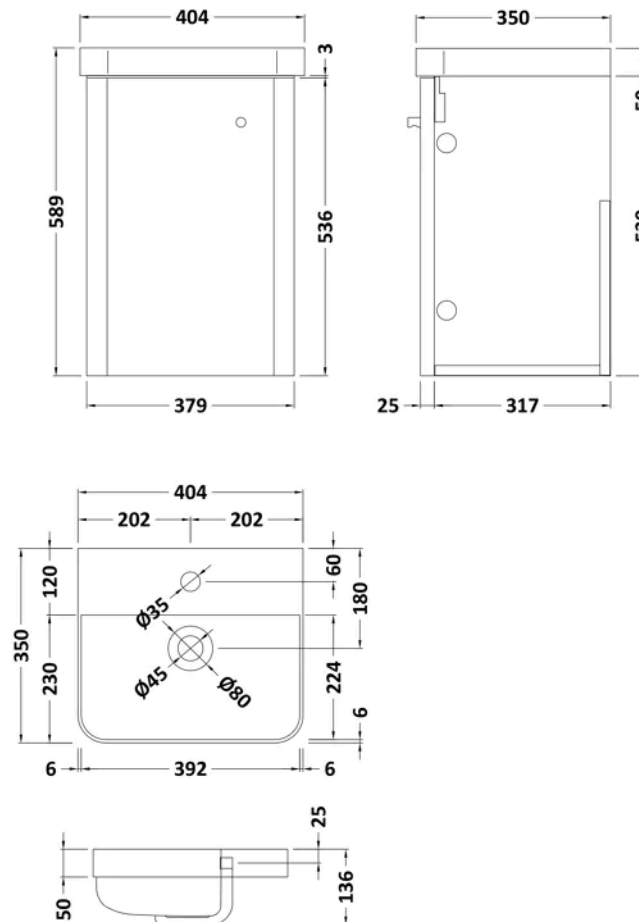

Sales Code: COR101

Barcode: 5056211897040

Brand: nuie

Description: nuie Core 400mm Gloss White 1 Door Wall Hung Vanity Unit With Basin

Product Dimensions

Product	589 x 405 x 355mm (H x W x D)
Packaged	550 x 550 x 550mm (H x W x D)
Nett Weight	0.1 kg
Packaged Weight	0.1 kg

Product Details

Country of Origin	China
Product Material	Mfc Painted Gloss
Colour/Finish	Gloss White
Mount Type	Wall Hung
Style	Contemporary
Handle Type	Knob
Construction Method	Cam & Wood Dowel
Construction Type	Rigid
Fsc Certified	Yes
Handles Included	Yes
Inner Bowl Depth	224 mm
Inner Bowl Height	86 mm
Inner Bowl Width	392 mm
Leg Set Included	No
Legs Included	No
Material Thickness	16 mm
No. Doors	1
No. Of Tapholes	1
Number Of Bowls	1
Overflow Cover Included	No
Overflow Included	Yes
Tap Included	No
Waste Included	No
Waste Shroud	No