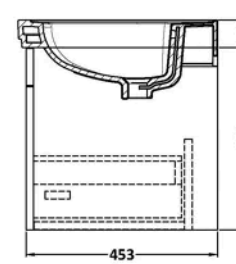

**Sales Code:** CLC196B

**Barcode:** 5056462688268

**Brand:** nuie

**Description:** nuie Classique 800mm Satin White 1 Drawer Wall Hung Vanity Unit With 3 Tap Hole Basin

### Product Dimensions

Product	496 x 830 x 470mm (H x W x D)
Packaged	550 x 550 x 550mm (H x W x D)
Nett Weight	0 kg
Packaged Weight	0 kg

### Product Details

Country of Origin	China
Product Material	Mfc Painted Matt
Colour/Finish	Satin White
Mount Type	Wall Hung
Style	Traditional
Handle Type	Knob
Fixings Included	Yes
Construction Method	Cam & Wood Dowel
Construction Type	Rigid
Drawer Type	80mm High Metal S/C Inc Gallery
Fsc Certified	Yes
Handles Included	Yes
Inner Bowl Depth	295 mm
Inner Bowl Height	134 mm
Inner Bowl Width	680 mm
Leg Set Included	No
Legs Included	No
Material Thickness	16 mm
No. Drawers	1
No. Of Tapholes	3
Number Of Bowls	1
Overflow Cover Included	Yes
Overflow Included	Yes
Tap Included	No
Waste Included	No
Waste Shroud	Yes