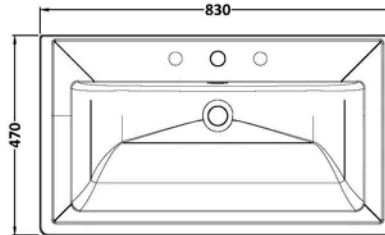

**Sales Code:** CLC196B

**Barcode:** 5056462688268

**Brand:** nuie

**Description:** nuie Classique 800mm Satin White 1 Drawer Wall Hung Vanity Unit With 3 Tap Hole Basin

### Product Dimensions

Product	496 x 830 x 470mm (H x W x D)
Packaged	550 x 550 x 550mm (H x W x D)
Nett Weight	0 kg
Packaged Weight	0 kg

### Product Details

Country of Origin	China
Product Material	Mfc Painted Matt
Colour/Finish	Satin White
Mount Type	Wall Hung
Style	Traditional
Handle Type	Knob
Fixings Included	Yes
Construction Method	Cam & Wood Dowel
Construction Type	Rigid
Drawer Type	80mm High Metal S/C Inc Gallery
Fsc Certified	Yes
Handles Included	Yes
Inner Bowl Depth	295 mm
Inner Bowl Height	134 mm
Inner Bowl Width	680 mm
Leg Set Included	No
Legs Included	No
Material Thickness	16 mm
No. Drawers	1
No. Of Tapholes	3
Number Of Bowls	1
Overflow Cover Included	Yes
Overflow Included	Yes
Tap Included	No
Waste Included	No
Waste Shroud	Yes