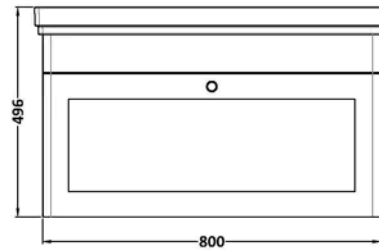

**Sales Code:** CLC196B

**Barcode:** 5056462688268

**Brand:** nuie

**Description:** nuie Classique 800mm Satin White 1 Drawer Wall Hung Vanity Unit With 3 Tap Hole Basin

### Product Dimensions

Product	496 x 830 x 470mm (H x W x D)
Packaged	550 x 550 x 550mm (H x W x D)
Nett Weight	0 kg
Packaged Weight	0 kg

### Product Details

Country of Origin	China
Product Material	Mfc Painted Matt
Colour/Finish	Satin White
Mount Type	Wall Hung
Style	Traditional
Handle Type	Knob
Fixings Included	Yes
Construction Method	Cam & Wood Dowel
Construction Type	Rigid
Drawer Type	80mm High Metal S/C Inc Gallery
Fsc Certified	Yes
Handles Included	Yes
Inner Bowl Depth	295 mm
Inner Bowl Height	134 mm
Inner Bowl Width	680 mm
Leg Set Included	No
Legs Included	No
Material Thickness	16 mm
No. Drawers	1
No. Of Tapholes	3
Number Of Bowls	1
Overflow Cover Included	Yes
Overflow Included	Yes
Tap Included	No
Waste Included	No
Waste Shroud	Yes