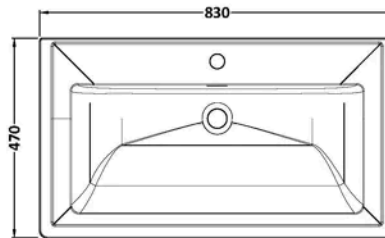

Sales Code:
CLC196A

Barcode: 5056462687063

Brand: nuie

Description: nuie Classique 800mm Satin White 1 Drawer Wall Hung Vanity Unit With 1 Tap Hole Basin With Ceramic Basin

Product Dimensions

Product	496 x 830 x 470mm (H x W x D)
Packaged	550 x 550 x 550mm (H x W x D)
Nett Weight	44.5 kg
Packaged Weight	0 kg

Product Details

Country of Origin	China
Product Material	Mfc Painted Matt
Colour/Finish	Satin White
Mount Type	Wall Hung
Style	Traditional
Handle Type	Knob
Fixings Included	Yes
Construction Method	Cam & Wood Dowel
Construction Type	Rigid
Drawer Type	80mm High Metal S/C Inc Gallery
Fsc Certified	Yes
Handles Included	Yes
Inner Bowl Depth	295 mm
Inner Bowl Height	134 mm
Inner Bowl Width	680 mm
Leg Set Included	No
Legs Included	No
Material Thickness	16 mm
No. Drawers	1
No. Of Tapholes	1
Number Of Bowls	1
Overflow Cover Included	Yes
Overflow Included	Yes
Tap Included	No
Waste Included	No
Waste Shroud	Yes