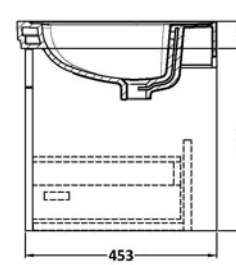

Sales Code:
CLC196A

Barcode: 5056462687063

Brand: nuie

Description: nuie Classique 800mm Satin White 1 Drawer Wall Hung Vanity Unit With 1 Tap Hole Basin With Ceramic Basin

Product Dimensions

Product	496 x 830 x 470mm (H x W x D)
Packaged	550 x 550 x 550mm (H x W x D)
Nett Weight	44.5 kg
Packaged Weight	0 kg

Product Details

Country of Origin	China
Product Material	Mfc Painted Matt
Colour/Finish	Satin White
Mount Type	Wall Hung
Style	Traditional
Handle Type	Knob
Fixings Included	Yes
Construction Method	Cam & Wood Dowel
Construction Type	Rigid
Drawer Type	80mm High Metal S/C Inc Gallery
Fsc Certified	Yes
Handles Included	Yes
Inner Bowl Depth	295 mm
Inner Bowl Height	134 mm
Inner Bowl Width	680 mm
Leg Set Included	No
Legs Included	No
Material Thickness	16 mm
No. Drawers	1
No. Of Tapholes	1
Number Of Bowls	1
Overflow Cover Included	Yes
Overflow Included	Yes
Tap Included	No
Waste Included	No
Waste Shroud	Yes