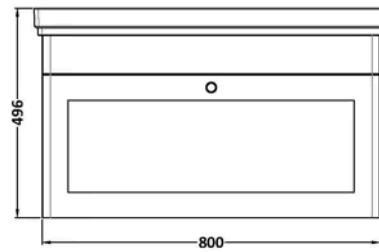

Sales Code:
CLC196A

Barcode: 5056462687063

Brand: nuie

Description: nuie Classique 800mm Satin White 1 Drawer Wall Hung Vanity Unit With 1 Tap Hole Basin With Ceramic Basin

Product Dimensions

Product	496 x 830 x 470mm (H x W x D)
Packaged	550 x 550 x 550mm (H x W x D)
Nett Weight	44.5 kg
Packaged Weight	0 kg

Product Details

Country of Origin	China
Product Material	Mfc Painted Matt
Colour/Finish	Satin White
Mount Type	Wall Hung
Style	Traditional
Handle Type	Knob
Fixings Included	Yes
Construction Method	Cam & Wood Dowel
Construction Type	Rigid
Drawer Type	80mm High Metal S/C Inc Gallery
Fsc Certified	Yes
Handles Included	Yes
Inner Bowl Depth	295 mm
Inner Bowl Height	134 mm
Inner Bowl Width	680 mm
Leg Set Included	No
Legs Included	No
Material Thickness	16 mm
No. Drawers	1
No. Of Tapholes	1
Number Of Bowls	1
Overflow Cover Included	Yes
Overflow Included	Yes
Tap Included	No
Waste Included	No
Waste Shroud	Yes