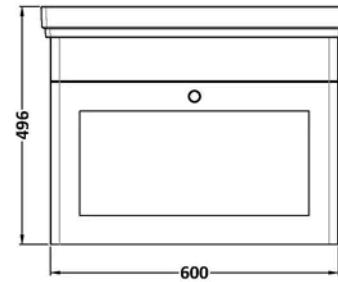

Sales Code: CLC194B

Barcode: 5056462688220

Brand: nuie

Description: nuie Classique 600mm Satin White 1 Drawer Wall Hung Vanity Unit With 3 Tap Hole Basin

Product Dimensions

Product	496 x 631 x 471 mm (H x W x D)
Packaged	550 x 550 x 550 mm (H x W x D)
Nett Weight	0 kg
Packaged Weight	0 kg

Product Details

Country of Origin	China
Product Material	Mfc Painted Matt
Colour/Finish	Satin White
Mount Type	Wall Hung
Style	Traditional
Handle Type	Knob
Fixings Included	Yes
Construction Method	Cam & Wood Dowel
Construction Type	Rigid
Drawer Type	80mm High Metal S/C Inc Gallery
Fsc Certified	Yes
Handles Included	Yes
Inner Bowl Depth	300 mm
Inner Bowl Height	135 mm
Inner Bowl Width	480 mm
Leg Set Included	No
Legs Included	No
Material Thickness	16 mm
No. Drawers	1
No. Of Tapholes	3
Number Of Bowls	1
Overflow Cover Included	Yes
Overflow Included	Yes
Tap Included	No
Waste Included	No
Waste Shroud	Yes