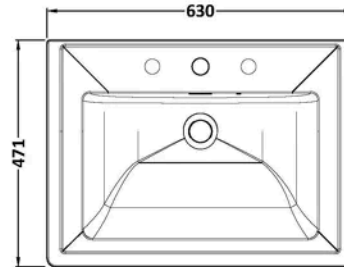

Sales Code: CLC194B

Barcode: 5056462688220

Brand: nuie

Description: nuie Classique 600mm Satin White 1 Drawer Wall Hung Vanity Unit With 3 Tap Hole Basin

Product Dimensions

Product	496 x 631 x 471 mm (H x W x D)
Packaged	550 x 550 x 550 mm (H x W x D)
Nett Weight	0 kg
Packaged Weight	0 kg

Product Details

Country of Origin	China
Product Material	Mfc Painted Matt
Colour/Finish	Satin White
Mount Type	Wall Hung
Style	Traditional
Handle Type	Knob
Fixings Included	Yes
Construction Method	Cam & Wood Dowel
Construction Type	Rigid
Drawer Type	80mm High Metal S/C Inc Gallery
Fsc Certified	Yes
Handles Included	Yes
Inner Bowl Depth	300 mm
Inner Bowl Height	135 mm
Inner Bowl Width	480 mm
Leg Set Included	No
Legs Included	No
Material Thickness	16 mm
No. Drawers	1
No. Of Tapholes	3
Number Of Bowls	1
Overflow Cover Included	Yes
Overflow Included	Yes
Tap Included	No
Waste Included	No
Waste Shroud	Yes