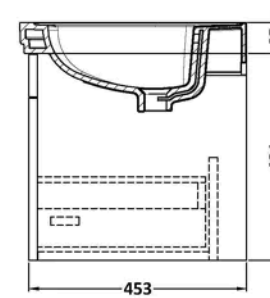

Sales Code: CLC194B

Barcode: 5056462688220

Brand: nuie

Description: nuie Classique 600mm Satin White 1 Drawer Wall Hung Vanity Unit With 3 Tap Hole Basin

Product Dimensions

Product	496 x 631 x 471 mm (H x W x D)
Packaged	550 x 550 x 550 mm (H x W x D)
Nett Weight	0 kg
Packaged Weight	0 kg

Product Details

Country of Origin	China
Product Material	Mfc Painted Matt
Colour/Finish	Satin White
Mount Type	Wall Hung
Style	Traditional
Handle Type	Knob
Fixings Included	Yes
Construction Method	Cam & Wood Dowel
Construction Type	Rigid
Drawer Type	80mm High Metal S/C Inc Gallery
Fsc Certified	Yes
Handles Included	Yes
Inner Bowl Depth	300 mm
Inner Bowl Height	135 mm
Inner Bowl Width	480 mm
Leg Set Included	No
Legs Included	No
Material Thickness	16 mm
No. Drawers	1
No. Of Tapholes	3
Number Of Bowls	1
Overflow Cover Included	Yes
Overflow Included	Yes
Tap Included	No
Waste Included	No
Waste Shroud	Yes