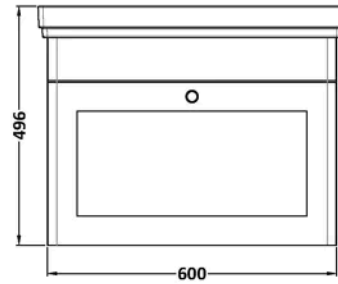

Sales Code:
CLC194A

Barcode: 5056462686813

Brand: nuie

Description: nuie Classique 600mm Satin White 1 Drawer Wall Hung Vanity Unit With 1 Tap Hole Basin With Ceramic Basin

Product Dimensions

Product	496 x 631 x 471mm (H x W x D)
Packaged	550 x 550 x 550mm (H x W x D)
Nett Weight	36 kg
Packaged Weight	0 kg

Product Details

Country of Origin	China
Product Material	Mfc Painted Matt
Colour/Finish	Satin White
Mount Type	Wall Hung
Style	Traditional
Handle Type	Knob
Fixings Included	Yes
Construction Method	Cam & Wood Dowel
Construction Type	Rigid
Drawer Type	80mm High Metal S/C Inc Gallery
Fsc Certified	Yes
Handles Included	Yes
Inner Bowl Depth	300 mm
Inner Bowl Height	135 mm
Inner Bowl Width	480 mm
Leg Set Included	No
Legs Included	No
Material Thickness	16 mm
No. Drawers	1
No. Of Tapholes	1
Number Of Bowls	1
Overflow Cover Included	Yes
Overflow Included	Yes
Tap Included	No
Waste Included	No
Waste Shroud	Yes