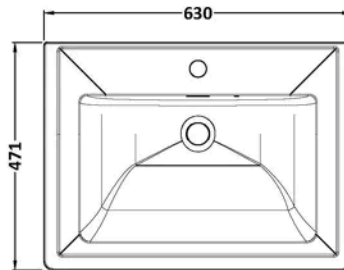

Sales Code:
CLC194A

Barcode: 5056462686813

Brand: nuie

Description: nuie Classique 600mm Satin White 1 Drawer Wall Hung Vanity Unit With 1 Tap Hole Basin With Ceramic Basin

Product Dimensions

Product	496 x 631 x 471mm (H x W x D)
Packaged	550 x 550 x 550mm (H x W x D)
Nett Weight	36 kg
Packaged Weight	0 kg

Product Details

Country of Origin	China
Product Material	Mfc Painted Matt
Colour/Finish	Satin White
Mount Type	Wall Hung
Style	Traditional
Handle Type	Knob
Fixings Included	Yes
Construction Method	Cam & Wood Dowel
Construction Type	Rigid
Drawer Type	80mm High Metal S/C Inc Gallery
Fsc Certified	Yes
Handles Included	Yes
Inner Bowl Depth	300 mm
Inner Bowl Height	135 mm
Inner Bowl Width	480 mm
Leg Set Included	No
Legs Included	No
Material Thickness	16 mm
No. Drawers	1
No. Of Tapholes	1
Number Of Bowls	1
Overflow Cover Included	Yes
Overflow Included	Yes
Tap Included	No
Waste Included	No
Waste Shroud	Yes