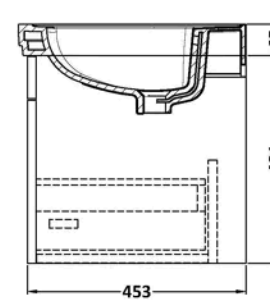

Sales Code:
CLC194A

Barcode: 5056462686813

Brand: nuie

Description: nuie Classique 600mm Satin White 1 Drawer Wall Hung Vanity Unit With 1 Tap Hole Basin With Ceramic Basin

Product Dimensions

Product	496 x 631 x 471mm (H x W x D)
Packaged	550 x 550 x 550mm (H x W x D)
Nett Weight	36 kg
Packaged Weight	0 kg

Product Details

Country of Origin	China
Product Material	Mfc Painted Matt
Colour/Finish	Satin White
Mount Type	Wall Hung
Style	Traditional
Handle Type	Knob
Fixings Included	Yes
Construction Method	Cam & Wood Dowel
Construction Type	Rigid
Drawer Type	80mm High Metal S/C Inc Gallery
Fsc Certified	Yes
Handles Included	Yes
Inner Bowl Depth	300 mm
Inner Bowl Height	135 mm
Inner Bowl Width	480 mm
Leg Set Included	No
Legs Included	No
Material Thickness	16 mm
No. Drawers	1
No. Of Tapholes	1
Number Of Bowls	1
Overflow Cover Included	Yes
Overflow Included	Yes
Tap Included	No
Waste Included	No
Waste Shroud	Yes