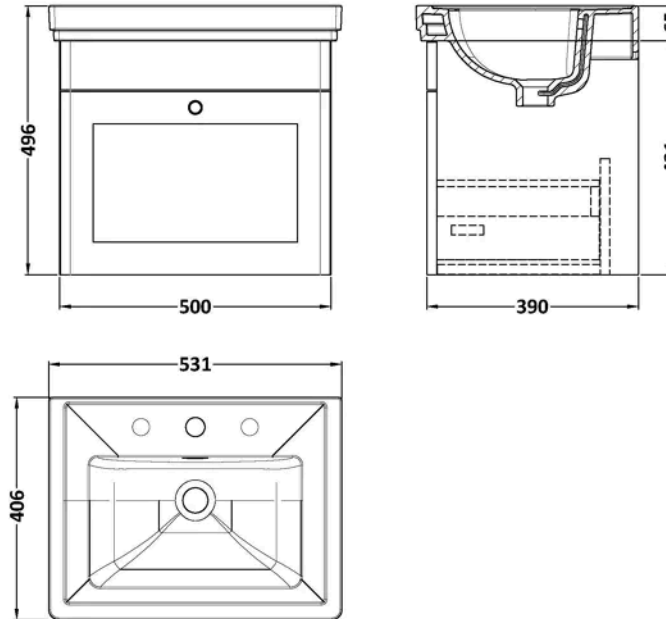

Sales Code: CLC191B

Barcode: 5056462688183

Brand: nuie

Description: nuie Classique 500mm Satin White 1 Drawer Wall Hung Vanity Unit With 3 Tap Hole Basin

Product Dimensions

Product	496 x 531 x 406mm (H x W x D)
Packaged	550 x 550 x 550mm (H x W x D)
Nett Weight	0 kg
Packaged Weight	0 kg

Product Details

Country of Origin	China
Product Material	Mfc Painted Matt
Colour/Finish	Satin White
Mount Type	Wall Hung
Style	Traditional
Handle Type	Knob
Fixings Included	Yes
Construction Method	Cam & Wood Dowel
Construction Type	Rigid
Drawer Type	80mm High Metal S/C Inc Gallery
Fsc Certified	Yes
Handles Included	Yes
Inner Bowl Depth	234 mm
Inner Bowl Height	136 mm
Inner Bowl Width	381 mm
Leg Set Included	No
Legs Included	No
Material Thickness	16 mm
No. Drawers	1
No. Of Tapholes	3
Number Of Bowls	1
Overflow Cover Included	No
Overflow Included	Yes
Tap Included	No
Waste Included	No
Waste Shroud	Yes