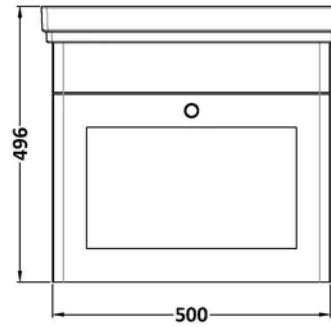

Sales Code: CLC191A

Barcode: 5056462686233

Brand: nuie

Description: nuie Classique 500mm Satin White 1 Drawer Wall Hung Vanity Unit With 1 Tap Hole Basin

Product Dimensions

Product	496 x 531 x 406mm (H x W x D)
Packaged	550 x 550 x 550mm (H x W x D)
Nett Weight	28.7 kg
Packaged Weight	0 kg

Product Details

Country of Origin	China
Product Material	Mfc Painted Matt
Colour/Finish	Satin White
Mount Type	Wall Hung
Style	Traditional
Handle Type	Knob
Fixings Included	Yes
Construction Method	Cam & Wood Dowel
Construction Type	Rigid
Drawer Type	80mm High Metal S/C Inc Gallery
Fsc Certified	Yes
Handles Included	Yes
Inner Bowl Depth	234 mm
Inner Bowl Height	136 mm
Inner Bowl Width	381 mm
Leg Set Included	No
Legs Included	No
Material Thickness	16 mm
No. Drawers	1
No. Of Tapholes	1
Number Of Bowls	1
Overflow Cover Included	Yes
Overflow Included	Yes
Tap Included	No
Waste Included	No
Waste Shroud	Yes