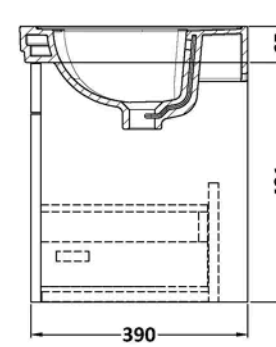

Sales Code: CLC191A

Barcode: 5056462686233

Brand: nuie

Description: nuie Classique 500mm Satin White 1 Drawer Wall Hung Vanity Unit With 1 Tap Hole Basin

Product Dimensions

Product	496 x 531 x 406mm (H x W x D)
Packaged	550 x 550 x 550mm (H x W x D)
Nett Weight	28.7 kg
Packaged Weight	0 kg

Product Details

Country of Origin	China
Product Material	Mfc Painted Matt
Colour/Finish	Satin White
Mount Type	Wall Hung
Style	Traditional
Handle Type	Knob
Fixings Included	Yes
Construction Method	Cam & Wood Dowel
Construction Type	Rigid
Drawer Type	80mm High Metal S/C Inc Gallery
Fsc Certified	Yes
Handles Included	Yes
Inner Bowl Depth	234 mm
Inner Bowl Height	136 mm
Inner Bowl Width	381 mm
Leg Set Included	No
Legs Included	No
Material Thickness	16 mm
No. Drawers	1
No. Of Tapholes	1
Number Of Bowls	1
Overflow Cover Included	Yes
Overflow Included	Yes
Tap Included	No
Waste Included	No
Waste Shroud	Yes