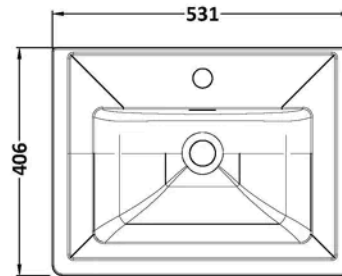

Sales Code: CLC191A

Barcode: 5056462686233

Brand: nuie

Description: nuie Classique 500mm Satin White 1 Drawer Wall Hung Vanity Unit With 1 Tap Hole Basin

Product Dimensions

Product	496 x 531 x 406mm (H x W x D)
Packaged	550 x 550 x 550mm (H x W x D)
Nett Weight	28.7 kg
Packaged Weight	0 kg

Product Details

Country of Origin	China
Product Material	Mfc Painted Matt
Colour/Finish	Satin White
Mount Type	Wall Hung
Style	Traditional
Handle Type	Knob
Fixings Included	Yes
Construction Method	Cam & Wood Dowel
Construction Type	Rigid
Drawer Type	80mm High Metal S/C Inc Gallery
Fsc Certified	Yes
Handles Included	Yes
Inner Bowl Depth	234 mm
Inner Bowl Height	136 mm
Inner Bowl Width	381 mm
Leg Set Included	No
Legs Included	No
Material Thickness	16 mm
No. Drawers	1
No. Of Tapholes	1
Number Of Bowls	1
Overflow Cover Included	Yes
Overflow Included	Yes
Tap Included	No
Waste Included	No
Waste Shroud	Yes