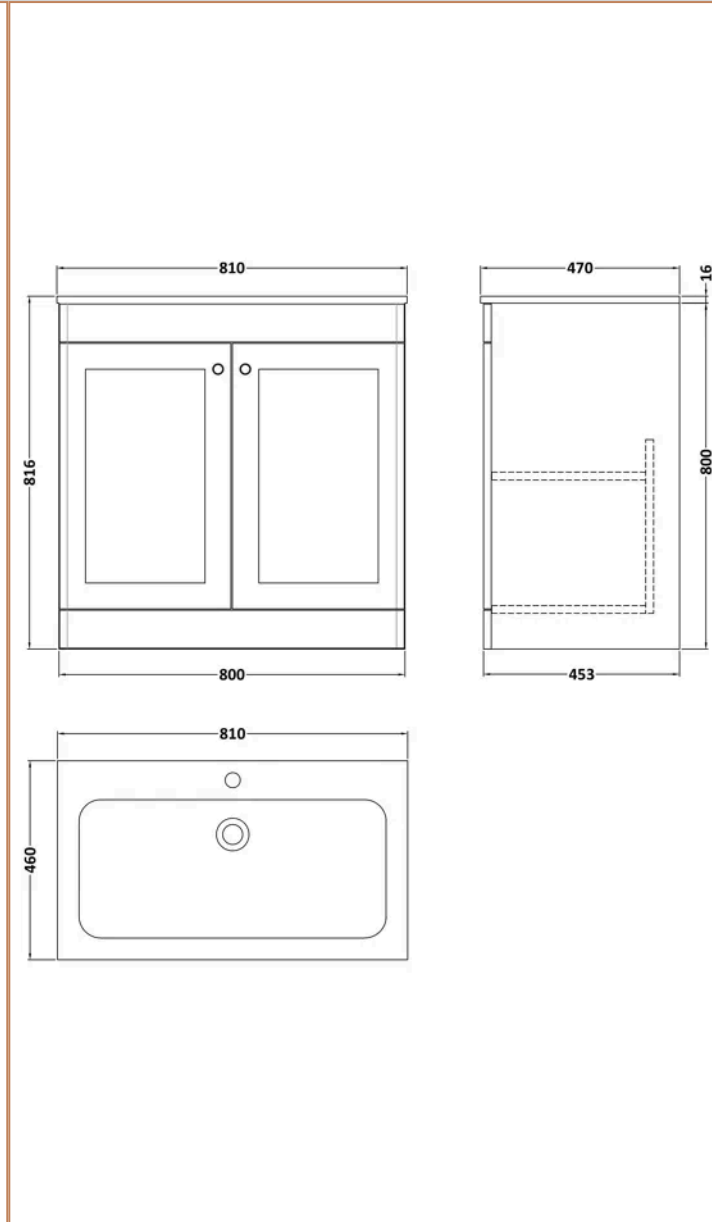

Sales Code:
CLC126P

Barcode: 5056817715243

Brand: nuie

Description: nuie Classique 800mm Satin White 2 Door Floor Standing Vanity Unit With 1 Tap Hole Stone Basin

Product Dimensions

Product	816 x 810 x 470mm (H x W x D)
Packaged	835 x 825 x 480mm (H x W x D)
Nett Weight	46.5 kg
Packaged Weight	47.5 kg

Product Details

Country of Origin	China
Product Material	Mfc Painted Matt,Stone
Colour/Finish	Satin White
Mount Type	Floor
Style	Traditional
Handle Type	Knob
Construction Method	Cam & Wood Dowel
Construction Type	Rigid
Fsc Certified	Yes
Handles Included	Yes
Leg Set Included	No
Legs Included	No
Material Thickness	18 mm
No. Doors	2
No. Of Tapholes	1
No. Shelves	1
Number Of Bowls	1
Number Of Shelves	1
Overflow Included	Yes
Tap Included	No
Waste Included	No
Waste Shroud	No