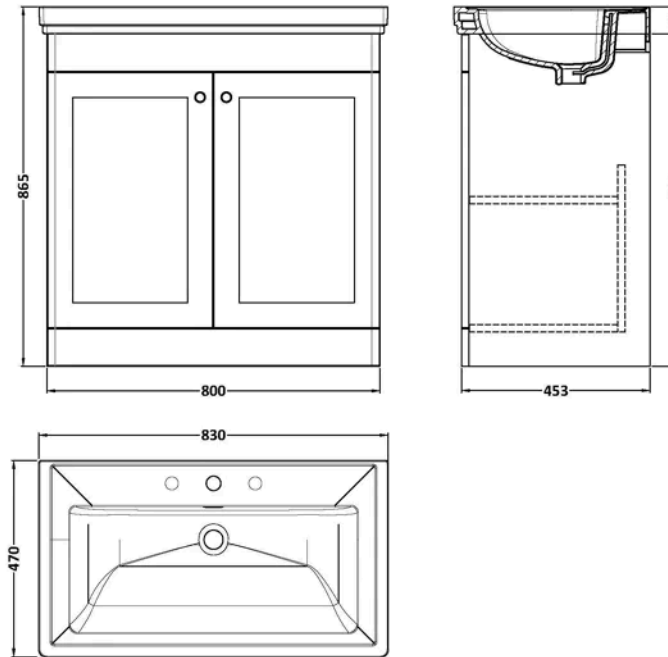

Sales Code:
CLC126B

Barcode: 5056462688145

Brand: nuie

Description: nuie Classique 800mm Satin White 2 Door Floor Standing Vanity Unit With 3 Tap Hole Basin

Product Dimensions

Product	865 x 830 x 470mm (H x W x D)
Packaged	550 x 550 x 550mm (H x W x D)
Nett Weight	0 kg
Packaged Weight	0 kg

Product Details

Country of Origin	China
Product Material	Mfc Painted Matt
Colour/Finish	Satin White
Mount Type	Floor
Style	Traditional
Handle Type	Knob
Fixings Included	Yes
Construction Method	Cam & Wood Dowel
Construction Type	Rigid
Fsc Certified	Yes
Handles Included	Yes
Inner Bowl Depth	295 mm
Inner Bowl Height	134 mm
Inner Bowl Width	680 mm
Leg Set Included	No
Legs Included	No
Material Thickness	16 mm
No. Doors	2
No. Of Tapholes	3
No. Shelves	1
Number Of Bowls	1
Number Of Shelves	1
Overflow Cover Included	Yes
Overflow Included	Yes
Tap Included	No
Waste Included	No