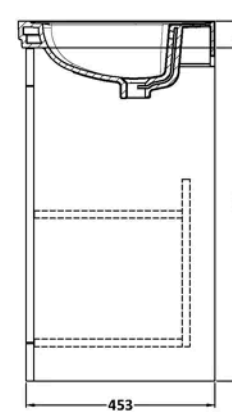

Sales Code:
CLC126A

Barcode: 5056462685908

Brand: nuie

Description: nuie Classique 800mm Satin White 2 Door Floor Standing Vanity Unit With 1 Tap Hole Basin With Ceramic Basin

Product Dimensions

Product	865 x 830 x 470mm (H x W x D)
Packaged	550 x 550 x 550mm (H x W x D)
Nett Weight	52 kg
Packaged Weight	0 kg

Product Details

Country of Origin	China
Product Material	Mfc Painted Matt
Colour/Finish	Satin White
Mount Type	Floor
Style	Traditional
Handle Type	Knob
Fixings Included	Yes
Construction Method	Cam & Wood Dowel
Construction Type	Rigid
Fsc Certified	Yes
Handles Included	Yes
Inner Bowl Depth	295 mm
Inner Bowl Height	134 mm
Inner Bowl Width	680 mm
Leg Set Included	No
Legs Included	No
Material Thickness	16 mm
No. Doors	2
No. Of Tapholes	1
No. Shelves	1
Number Of Bowls	1
Number Of Shelves	1
Overflow Cover Included	Yes
Overflow Included	Yes
Tap Included	No
Waste Included	No