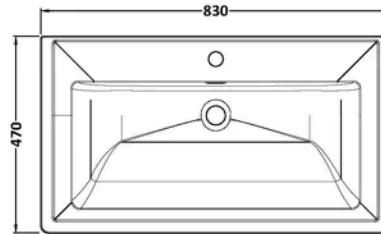

Sales Code:
CLC126A

Barcode: 5056462685908

Brand: nuie

Description: nuie Classique 800mm Satin White 2 Door Floor Standing Vanity Unit With 1 Tap Hole Basin With Ceramic Basin

Product Dimensions

Product	865 x 830 x 470mm (H x W x D)
Packaged	550 x 550 x 550mm (H x W x D)
Nett Weight	52 kg
Packaged Weight	0 kg

Product Details

Country of Origin	China
Product Material	Mfc Painted Matt
Colour/Finish	Satin White
Mount Type	Floor
Style	Traditional
Handle Type	Knob
Fixings Included	Yes
Construction Method	Cam & Wood Dowel
Construction Type	Rigid
Fsc Certified	Yes
Handles Included	Yes
Inner Bowl Depth	295 mm
Inner Bowl Height	134 mm
Inner Bowl Width	680 mm
Leg Set Included	No
Legs Included	No
Material Thickness	16 mm
No. Doors	2
No. Of Tapholes	1
No. Shelves	1
Number Of Bowls	1
Number Of Shelves	1
Overflow Cover Included	Yes
Overflow Included	Yes
Tap Included	No
Waste Included	No