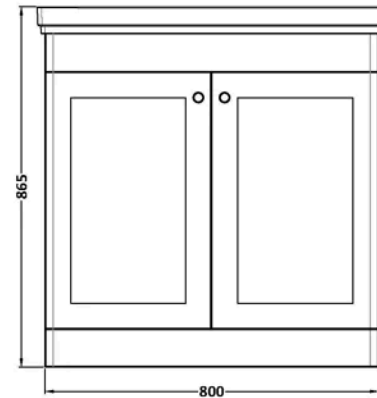

Sales Code:
CLC126A

Barcode: 5056462685908

Brand: nuie

Description: nuie Classique 800mm Satin White 2 Door Floor Standing Vanity Unit With 1 Tap Hole Basin With Ceramic Basin

Product Dimensions

Product	865 x 830 x 470mm (H x W x D)
Packaged	550 x 550 x 550mm (H x W x D)
Nett Weight	52 kg
Packaged Weight	0 kg

Product Details

Country of Origin	China
Product Material	Mfc Painted Matt
Colour/Finish	Satin White
Mount Type	Floor
Style	Traditional
Handle Type	Knob
Fixings Included	Yes
Construction Method	Cam & Wood Dowel
Construction Type	Rigid
Fsc Certified	Yes
Handles Included	Yes
Inner Bowl Depth	295 mm
Inner Bowl Height	134 mm
Inner Bowl Width	680 mm
Leg Set Included	No
Legs Included	No
Material Thickness	16 mm
No. Doors	2
No. Of Tapholes	1
No. Shelves	1
Number Of Bowls	1
Number Of Shelves	1
Overflow Cover Included	Yes
Overflow Included	Yes
Tap Included	No
Waste Included	No