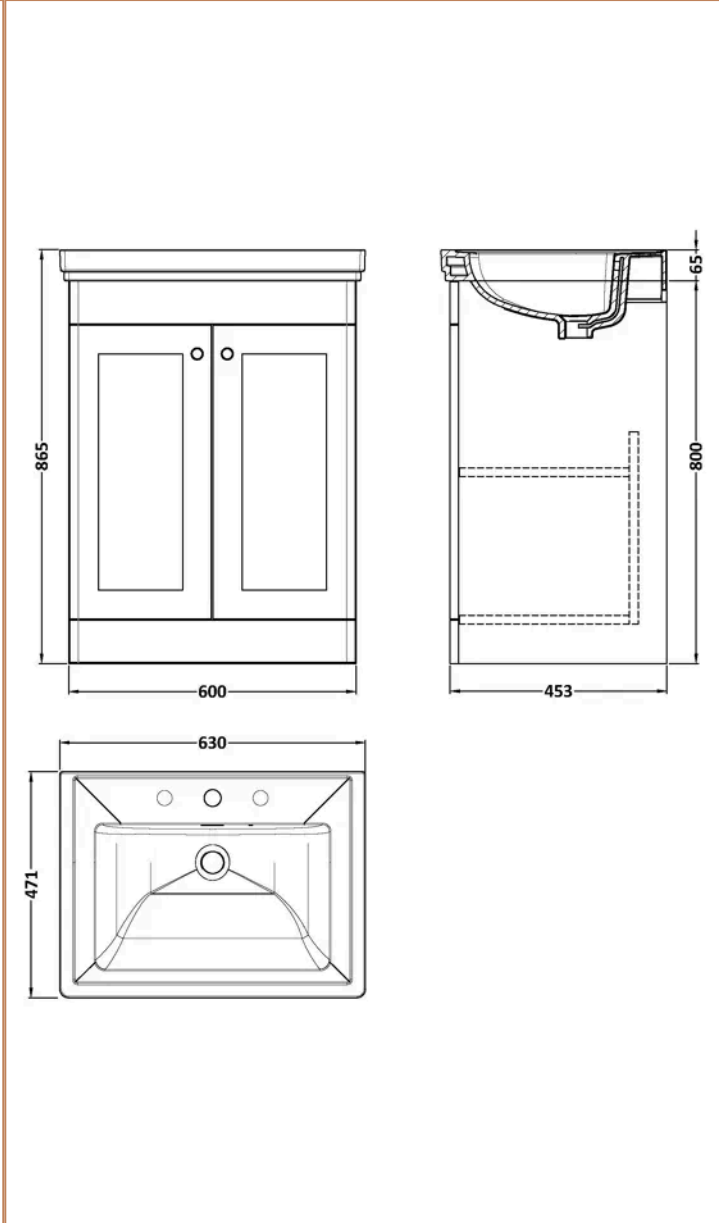

Sales Code:
CLC125B

Barcode: 5056462687209

Brand: nuie

Description: nuie Classique 600mm Satin White 2 Door Floor Standing Vanity Unit With 3 Tap Hole Basin

Product Dimensions	
Product	865 x 630 x 471mm (H x W x D)
Packaged	550 x 550 x 550mm (H x W x D)
Nett Weight	0 kg
Packaged Weight	0 kg
Product Details	
Country of Origin	China
Product Material	Mfc Painted Matt
Colour/Finish	Satin White
Mount Type	Floor
Style	Traditional
Handle Type	Knob
Fixings Included	Yes
Construction Method	Cam & Wood Dowel
Construction Type	Rigid
Fsc Certified	Yes
Handles Included	Yes
Inner Bowl Depth	300 mm
Inner Bowl Height	135 mm
Inner Bowl Width	480 mm
Leg Set Included	No
Legs Included	No
Material Thickness	16 mm
No. Doors	2
No. Of Tapholes	3
No. Shelves	1
Number Of Bowls	1
Number Of Shelves	1
Overflow Cover Included	Yes
Overflow Included	Yes
Tap Included	No
Waste Included	No