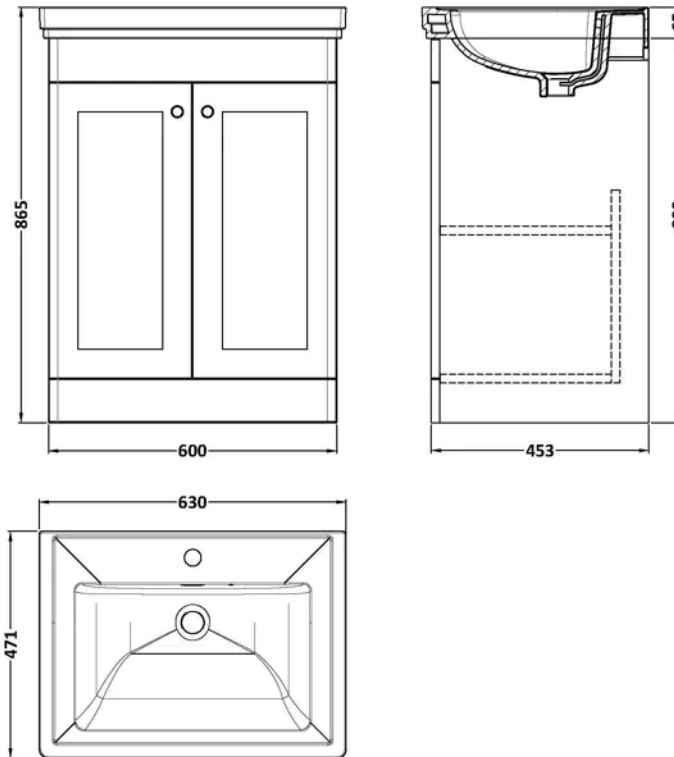

Sales Code:
CLC125A

Barcode: 5056462685656

Brand: nuie

Description: nuie Classique 600mm Satin White 2 Door Floor Standing Vanity Unit With 1 Tap Hole Basin With Ceramic Basin

Product Dimensions

Product	865 x 630 x 471mm (H x W x D)
Packaged	550 x 550 x 550mm (H x W x D)
Nett Weight	42.3 kg
Packaged Weight	0 kg

Product Details

Country of Origin	China
Product Material	Mfc Painted Matt
Colour/Finish	Satin White
Mount Type	Floor
Style	Traditional
Handle Type	Knob
Fixings Included	Yes
Construction Method	Cam & Wood Dowel
Construction Type	Rigid
Fsc Certified	Yes
Handles Included	Yes
Inner Bowl Depth	300 mm
Inner Bowl Height	135 mm
Inner Bowl Width	480 mm
Leg Set Included	No
Legs Included	No
Material Thickness	16 mm
No. Doors	2
No. Of Tapholes	1
No. Shelves	1
Number Of Bowls	1
Number Of Shelves	1
Overflow Cover Included	Yes
Overflow Included	Yes
Tap Included	No
Waste Included	No