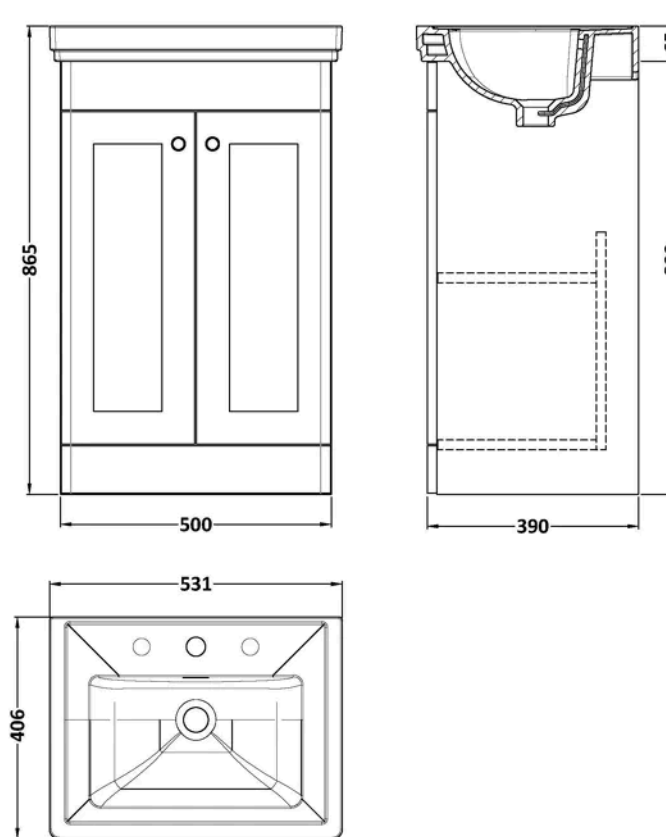

**Sales Code:**  
CLC123B

**Barcode:** 5056462687162

**Brand:** nuie

**Description:** nuie Classique 500mm Satin White 2 Door Floor Standing Vanity Unit With 3 Tap Hole Basin

### Product Dimensions

Product	865 x 531 x 406mm (H x W x D)
Packaged	550 x 550 x 550mm (H x W x D)
Nett Weight	0 kg
Packaged Weight	0 kg

### Product Details

Country of Origin	China
Product Material	Mfc Painted Matt
Colour/Finish	Satin White
Mount Type	Floor
Style	Traditional
Handle Type	Knob
Fixings Included	Yes
Construction Method	Cam & Wood Dowel
Construction Type	Rigid
Fsc Certified	Yes
Handles Included	Yes
Inner Bowl Depth	234 mm
Inner Bowl Height	136 mm
Inner Bowl Width	381 mm
Leg Set Included	No
Legs Included	No
Material Thickness	16 mm
No. Doors	2
No. Of Tapholes	3
No. Shelves	1
Number Of Bowls	1
Number Of Shelves	1
Overflow Cover Included	Yes
Overflow Included	Yes
Tap Included	No
Waste Included	No