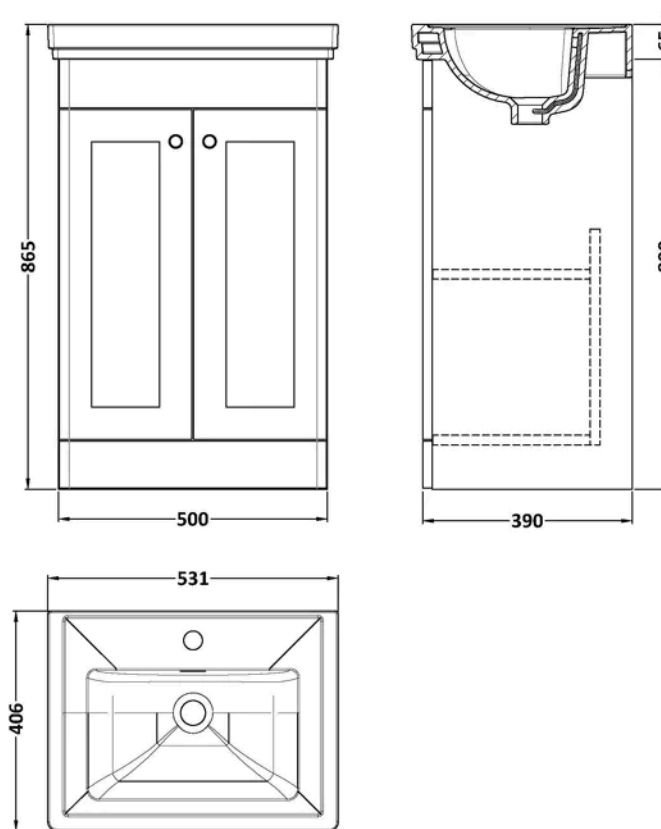

Sales Code:
CLC123A

Barcode: 5056462685526

Brand: nuie

Description: nuie Classique 500mm Satin White 2 Door Floor Standing Vanity Unit With 1 Tap Hole Basin

Product Dimensions

Product	865 x 531 x 406mm (H x W x D)
Packaged	550 x 550 x 550mm (H x W x D)
Nett Weight	34.5 kg
Packaged Weight	0 kg

Product Details

Country of Origin	China
Product Material	Mfc Painted Matt
Colour/Finish	Satin White
Mount Type	Floor
Style	Traditional
Handle Type	Knob
Fixings Included	Yes
Construction Method	Cam & Wood Dowel
Construction Type	Rigid
Fsc Certified	Yes
Handles Included	Yes
Inner Bowl Depth	234 mm
Inner Bowl Height	136 mm
Inner Bowl Width	381 mm
Leg Set Included	No
Legs Included	No
Material Thickness	16 mm
No. Doors	2
No. Of Tapholes	1
No. Shelves	1
Number Of Bowls	1
Number Of Shelves	1
Overflow Cover Included	Yes
Overflow Included	Yes
Tap Included	No
Waste Included	No