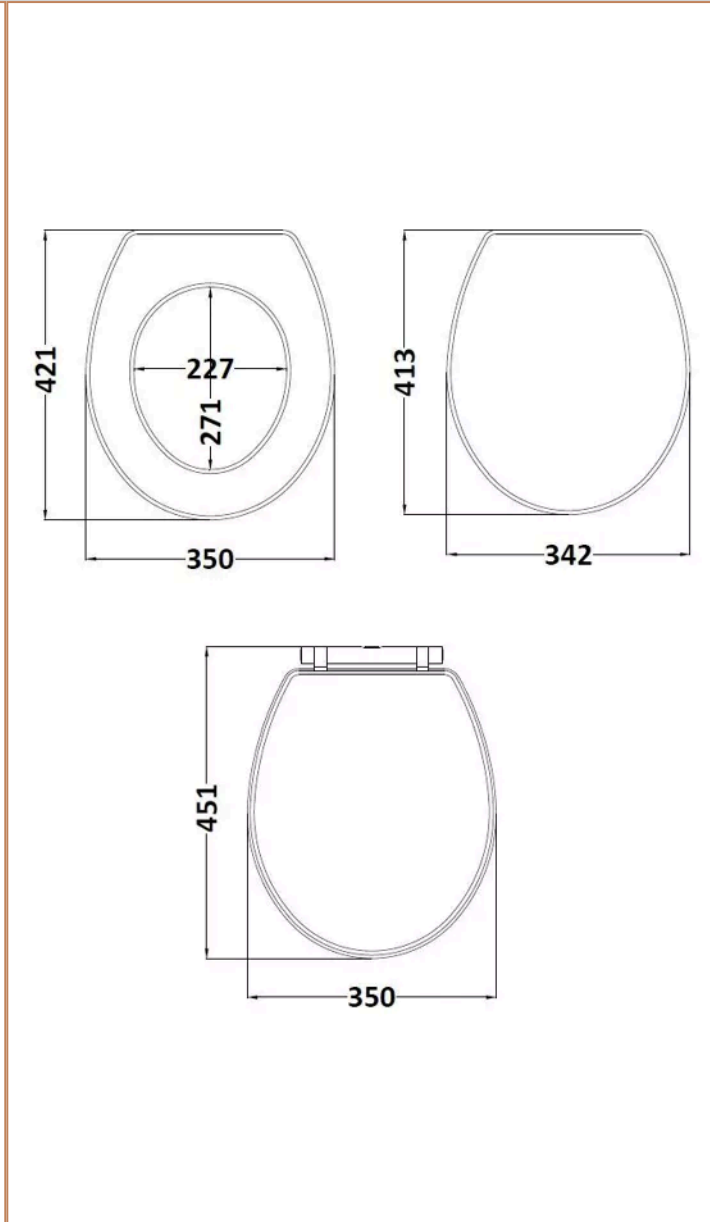

**Sales Code:**  
CLA299

**Barcode:** 5056462643434

**Brand:** nuie

**Description:** nuie Classique Satin Grey Round Wooden Soft Close Traditional Toilet Seat With Chrome Quick Release Hinge

**Product Dimensions**

Product	60 x 350 x 451mm (H x W x D)
Packaged	70 x 395 x 475mm (H x W x D)
Outer Box	375mm (H)
Nett Weight	2.9 kg
Packaged Weight	3.4 kg

**Packaging Details**

Label Size (mm)	50 x 100
Label Colour	White
Label Qty	2.0000

**Product Details**

Country of Origin	China
Product Material	Mdf Vinyl,Zinc Alloy
Colour/Finish	Satin Grey
Style	Traditional
Fixings Included	Yes
Hinge Centres (Max)	186 mm
Hinge Centres (Min)	150 mm
Toilet Seat Function	Soft Close
Toilet Seat Hinge Type	Quick Release
Toilet Seat Type	Round