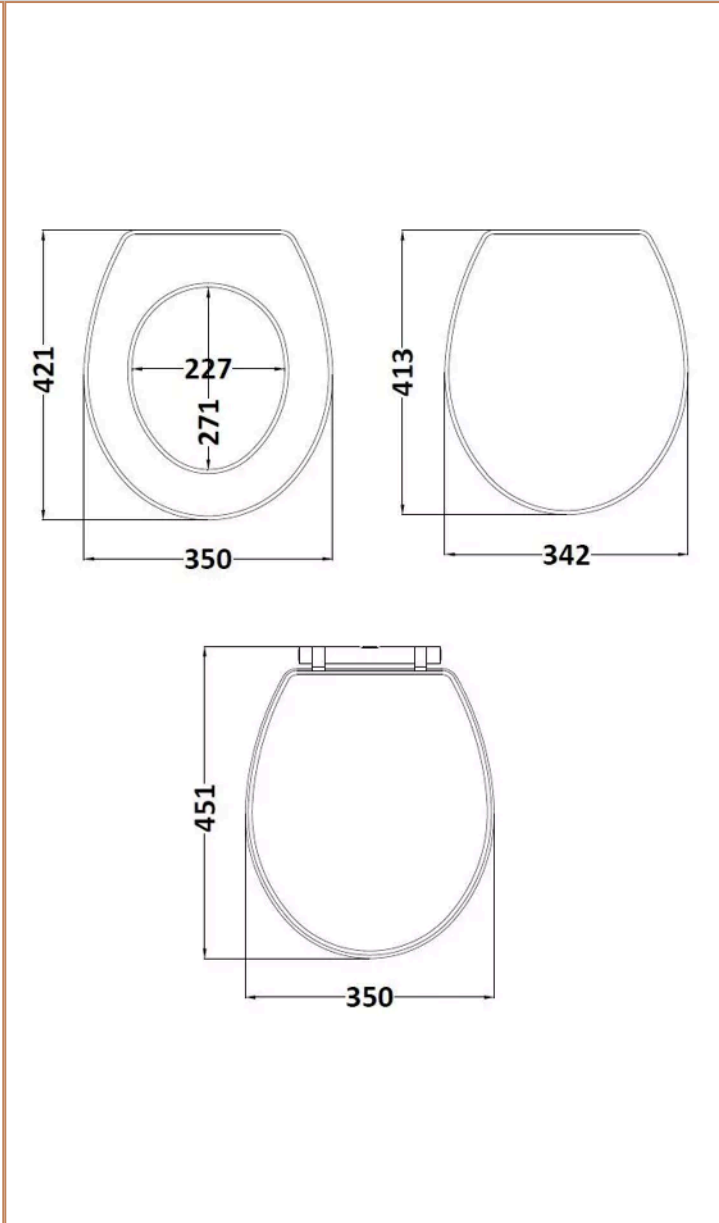

Sales Code:
CLA199

Barcode: 5056462643427

Brand: nuie

Description: nuie Classique Satin White Round Wooden Soft Close Traditional Toilet Seat With Chrome Quick Release Hinge

Product Dimensions

Product	60 x 350 x 451mm (H x W x D)
Packaged	70 x 395 x 475mm (H x W x D)
Outer Box	375mm (H)
Nett Weight	2.9 kg
Packaged Weight	3.4 kg

Packaging Details

Label Size (mm)	50 x 100
Label Colour	White
Label Qty	2.0000

Product Details

Country of Origin	China
Product Material	Mdf Vinyl,Zinc Alloy
Colour/Finish	Satin White
Style	Traditional
Fixings Included	Yes
Hinge Centres (Max)	186 mm
Hinge Centres (Min)	150 mm
Toilet Seat Function	Soft Close
Toilet Seat Hinge Type	Quick Release
Toilet Seat Type	Round