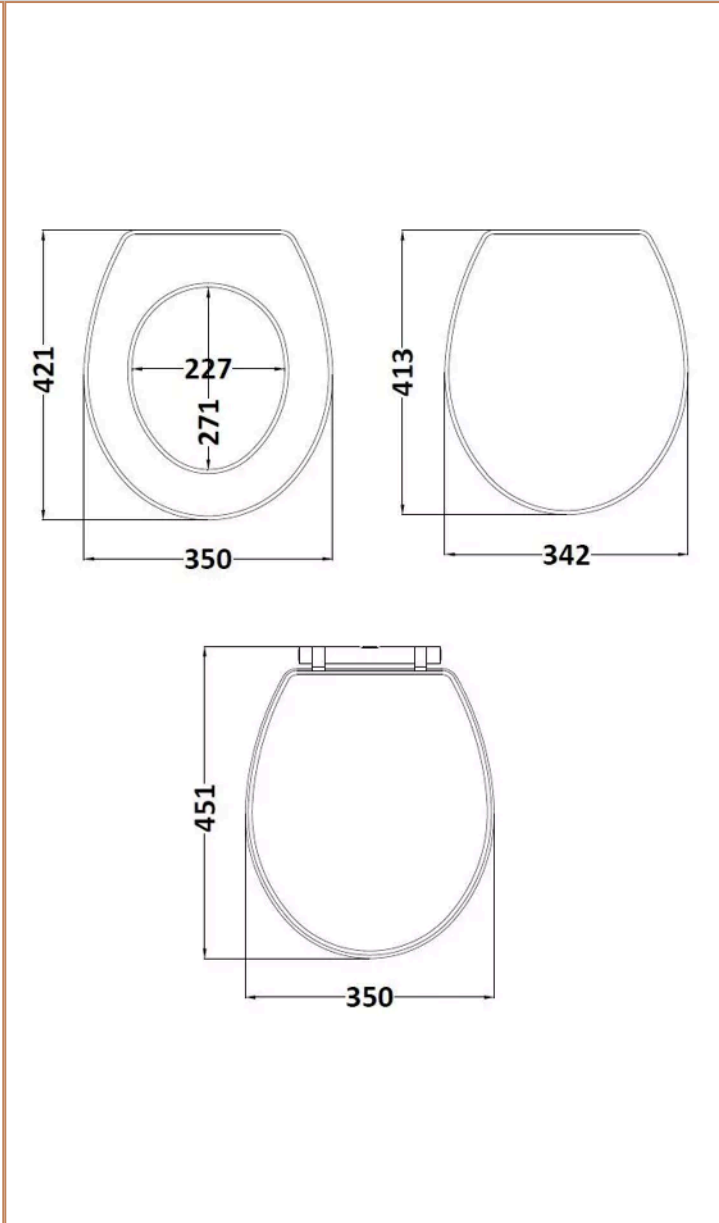

Sales Code:
CLA1499

Barcode: 5056462643458

Brand: nuie

Description: nuie Classique Soft Black Round Wooden Soft Close Traditional Toilet Seat With Chrome Quick Release Hinge

Product Dimensions

Product	60 x 350 x 451mm (H x W x D)
Packaged	70 x 395 x 475mm (H x W x D)
Outer Box	375mm (H)
Nett Weight	2.9 kg
Packaged Weight	3.4 kg

Packaging Details

Label Size (mm)	50 x 100
Label Colour	White
Label Qty	2.0000

Product Details

Country of Origin	China
Product Material	Mdf Vinyl,Zinc Alloy
Colour/Finish	Soft Black
Style	Traditional
Fixings Included	Yes
Hinge Centres (Max)	186 mm
Hinge Centres (Min)	150 mm
Toilet Seat Function	Soft Close
Toilet Seat Hinge Type	Quick Release
Toilet Seat Type	Round