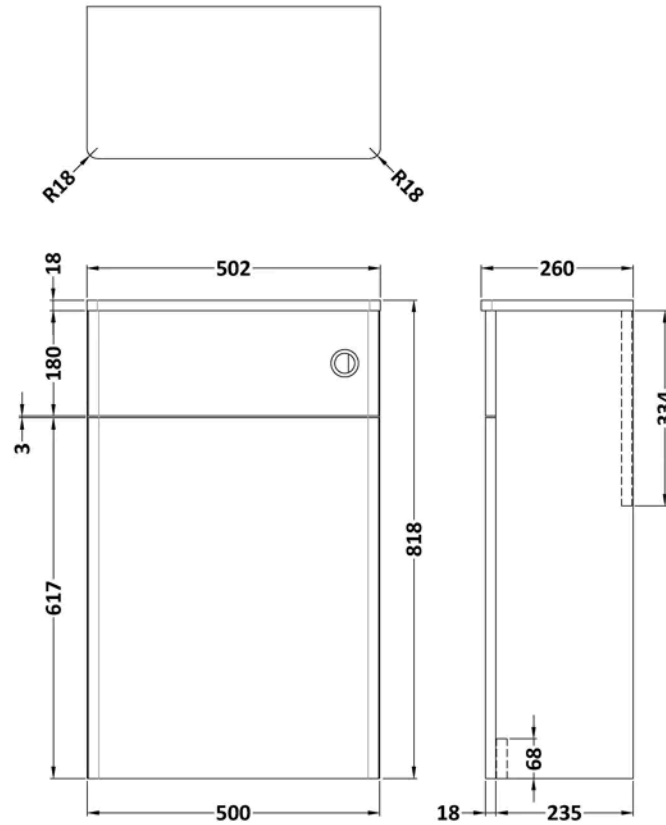

Sales Code: CLA1441

Barcode: 5056462643373

Brand: nuie

Description: nuie Classique 500mm Soft Black Floor Standing WC Unit

Product Dimensions

Product	818 x 500 x 253mm (H x W x D)
Packaged	860 x 525 x 285mm (H x W x D)
Nett Weight	15.9 kg
Packaged Weight	16.4 kg

Product Details

Country of Origin	China
Product Material	Mfc Painted Matt
Colour/Finish	Soft Black
Mount Type	Floor
Style	Traditional
Construction Method	Cam & Wood Dowel
Construction Type	Rigid
Fsc Certified	Yes
Material Thickness	16 mm