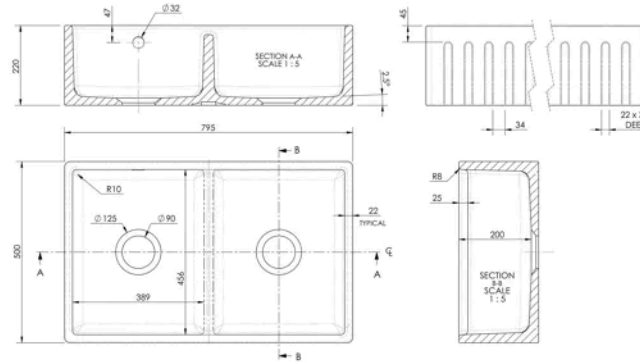

Sales Code:
BUF111AS32D

Barcode: 5056678435816

Brand: Fireclay
Sinks

Description: nuie 795mm x 500mm x 220mm Fireclay White Double Bowl Fluted Butler Sink With Central Wastes And Overflow

Product Dimensions

Product	220 x 795 x 500mm (H x W x D)
Packaged	237 x 814 x 507mm (H x W x D)
Nett Weight	42.7 kg
Packaged Weight	43.2 kg

Product Details

Country of Origin	United Arab Emirates
Product Material	Fireclay
Colour/Finish	White
Style	Traditional
Inner Bowl Depth	456 mm
Inner Bowl Height	198 mm
Inner Bowl Width	729 mm
No. Of Tapholes	No Tapholes
Number Of Bowls	2
Overflow Included	Yes
Sink Thickness	22 mm
Tap Included	No
Waste Included	No
Waste Size Required	90mm