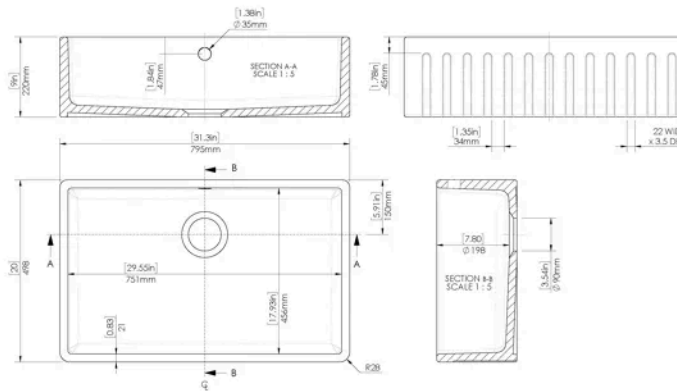

**Sales Code:**  
BUF10132

**Barcode:** 5056678435526

**Brand:** nuie  
Kitchens

**Description:** nuie 795mm x 500mm x 220mm Fireclay White Single Bowl Fluted Butler Sink With Offset Waste And Overflow

**Product Dimensions**

Product	220 x 795 x 500mm (H x W x D)
Packaged	250 x 820 x 515mm (H x W x D)
Nett Weight	42.5 kg
Packaged Weight	43 kg

**Product Details**

Country of Origin	United Arab Emirates
Product Material	Fireclay
Colour/Finish	White
Style	Traditional
Inner Bowl Depth	456 mm
Inner Bowl Height	198 mm
Inner Bowl Width	751 mm
No. Of Tapholes	No Tapholes
Number Of Bowls	1
Overflow Included	Yes
Sink Thickness	22 mm
Tap Included	No
Waste Included	No
Waste Size Required	90mm