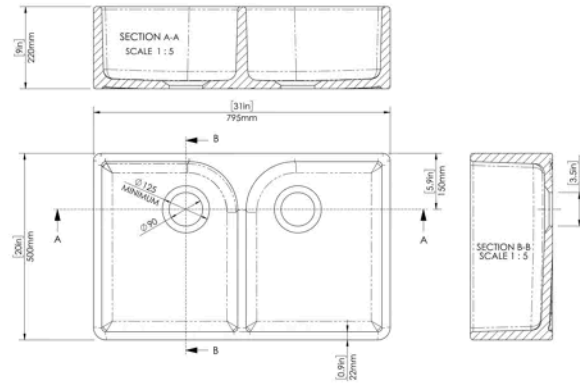

Sales Code:
BU420AF32D

Barcode: 5056678435199

Brand: Fireclay
Sinks

Description: nuie 795mm x 500mm x 220mm Fireclay Soft Black Double Bowl Butler Sink With Full Weir and Offset Waste

Product Dimensions

| | |
|-----------------|-------------------------------|
| Product | 220 x 795 x 500mm (H x W x D) |
| Packaged | 237 x 814 x 507mm (H x W x D) |
| Nett Weight | 45.5 kg |
| Packaged Weight | 46 kg |

Product Details

| | |
|---------------------|----------------------|
| Country of Origin | United Arab Emirates |
| Product Material | Fireclay |
| Colour/Finish | Soft Black |
| Style | Traditional |
| Inner Bowl Depth | 456 mm |
| Inner Bowl Height | 198 mm |
| Inner Bowl Width | 729 mm |
| No. Of Tapholes | No Tapholes |
| Number Of Bowls | 2 |
| Overflow Included | No |
| Sink Thickness | 22 mm |
| Tap Included | No |
| Waste Included | No |
| Waste Size Required | 90mm |