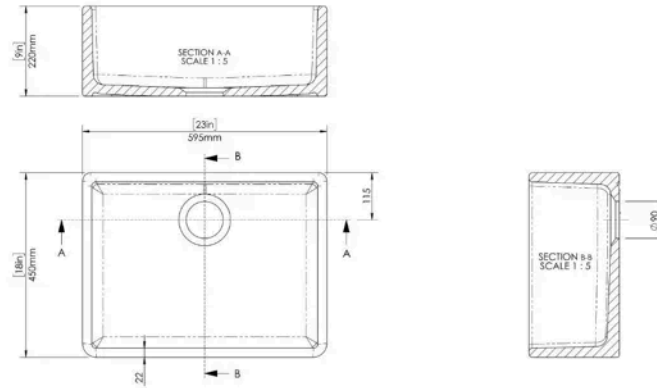

Sales Code:
BU40024

Barcode: 5056678435182

Brand: Fireclay
Sinks

Description: nuie 595mm x 450mm x 220mm Fireclay Soft Black Single Bowl Butler Sink With Offset Waste

Product Dimensions

Product	220 x 595 x 450mm (H x W x D)
Packaged	237 x 612 x 457mm (H x W x D)
Nett Weight	29.5 kg
Packaged Weight	30 kg

Product Details

Country of Origin	United Arab Emirates
Product Material	Fireclay
Colour/Finish	Soft Black
Style	Traditional
Inner Bowl Depth	406 mm
Inner Bowl Height	198 mm
Inner Bowl Width	551 mm
No. Of Tapholes	No Tapholes
Number Of Bowls	1
Overflow Included	No
Sink Thickness	22 mm
Tap Included	No
Waste Included	No
Waste Size Required	90mm