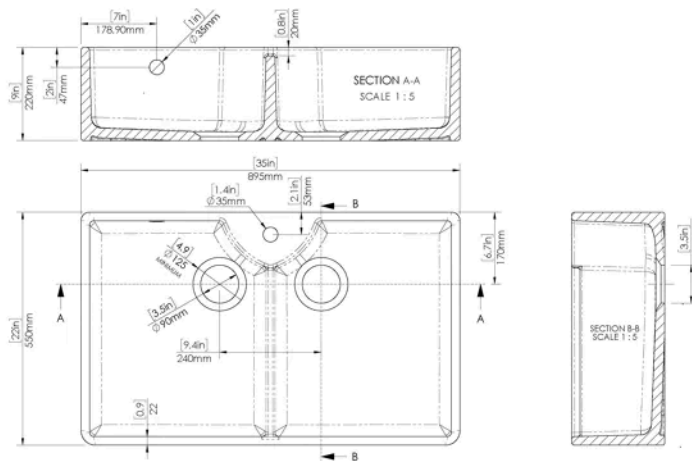

Sales Code:
BU131AS36D

Barcode: 5055275868584

Brand: Fireclay
Sinks

Description: nuie 895mm x 550mm x 220mm Fireclay White 1 Tap Hole Double Bowl Butler Sink With Stepped Weir And Overflow

Product Dimensions

Product	220 x 895 x 550mm (H x W x D)
Packaged	237 x 914 x 557mm (H x W x D)
Nett Weight	52.5 kg
Packaged Weight	53 kg

Product Details

Country of Origin	United Arab Emirates
Product Material	Fireclay
Colour/Finish	White
Style	Traditional
Inner Bowl Depth	506 mm
Inner Bowl Height	198 mm
Inner Bowl Width	895 mm
No. Of Tapholes	1
Number Of Bowls	2
Overflow Included	Yes
Sink Thickness	22 mm
Tap Included	No
Waste Included	No
Waste Size Required	90mm