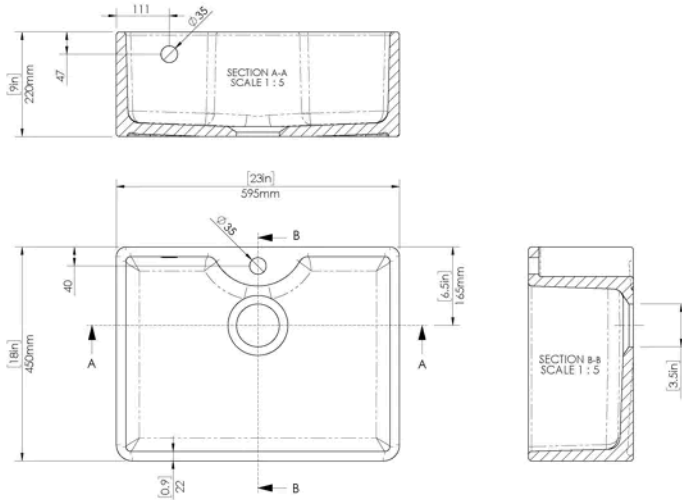

Sales Code:
BU13124

Barcode: 5055275868492

Brand: Fireclay
Sinks

Description: nuie 595mm x 450mm x 220mm Fireclay White 1 Tap Hole Single Bowl Butler Sink With Offset Waste And Overflow

Product Dimensions

Product	220 x 595 x 450mm (H x W x D)
Packaged	237 x 612 x 457mm (H x W x D)
Nett Weight	30.5 kg
Packaged Weight	31 kg

Product Details

Country of Origin	United Arab Emirates
Product Material	Fireclay
Colour/Finish	White
Style	Traditional
Inner Bowl Depth	406 mm
Inner Bowl Height	198 mm
Inner Bowl Width	551 mm
No. Of Tapholes	1
Number Of Bowls	1
Overflow Included	Yes
Sink Thickness	22 mm
Tap Included	No
Waste Included	No
Waste Size Required	90mm