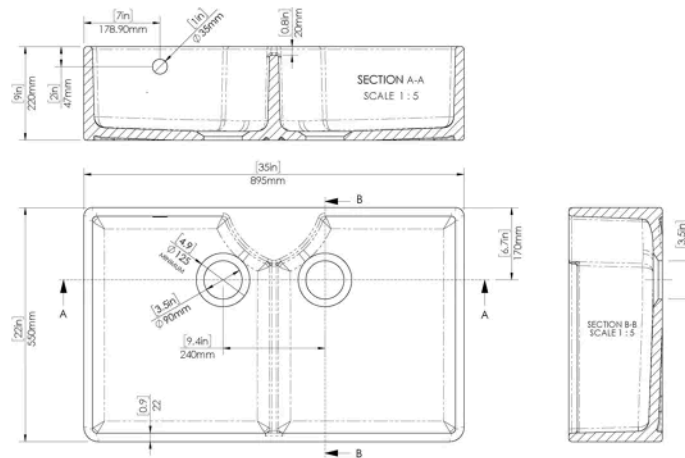

**Sales Code:**  
BU121AS36D

**Barcode:** 5055275868577

**Brand:** Fireclay  
Sinks

**Description:** nuie 895mm x 550mm x 220mm Fireclay White Double Bowl Butler Sink With Stepped Weir And Tap Ledge

### Product Dimensions

Product	220 x 895 x 550mm (H x W x D)
Packaged	237 x 914 x 557mm (H x W x D)
Nett Weight	52.5 kg
Packaged Weight	53 kg

### Product Details

Country of Origin	United Arab Emirates
Product Material	Fireclay
Colour/Finish	White
Style	Traditional
Inner Bowl Depth	506 mm
Inner Bowl Height	198 mm
No. Of Tapholes	No Tapholes
Number Of Bowls	2
Overflow Included	Yes
Sink Thickness	22 mm
Tap Included	No
Waste Included	No
Waste Size Required	90mm