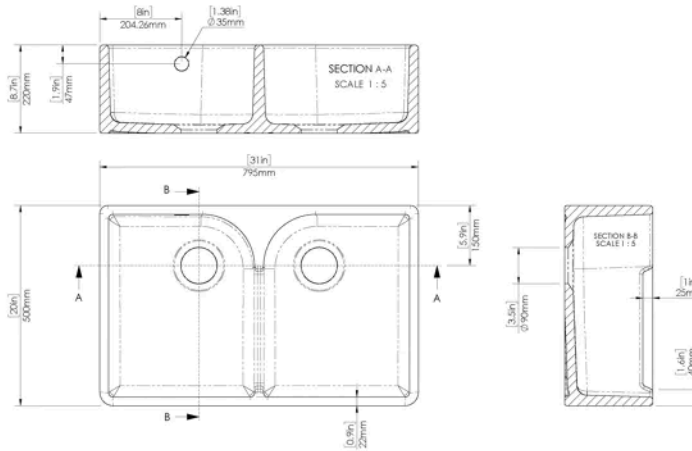

Sales Code:
BU121AS32D

Barcode: 5056462649337

Brand: Fireclay
Sinks

Description: nuie 795mm x 500mm x 220mm Fireclay White Double Bowl Butler Sink With Stepped Weir And Overflow

Product Dimensions

Product	220 x 795 x 500mm (H x W x D)
Packaged	237 x 814 x 507mm (H x W x D)
Nett Weight	45.5 kg
Packaged Weight	46 kg

Product Details

Country of Origin	United Arab Emirates
Product Material	Fireclay
Colour/Finish	White
Style	Traditional
Inner Bowl Depth	456 mm
Inner Bowl Height	198 mm
No. Of Tapholes	No Tapholes
Number Of Bowls	2
Overflow Included	Yes
Sink Thickness	22 mm
Waste Included	No