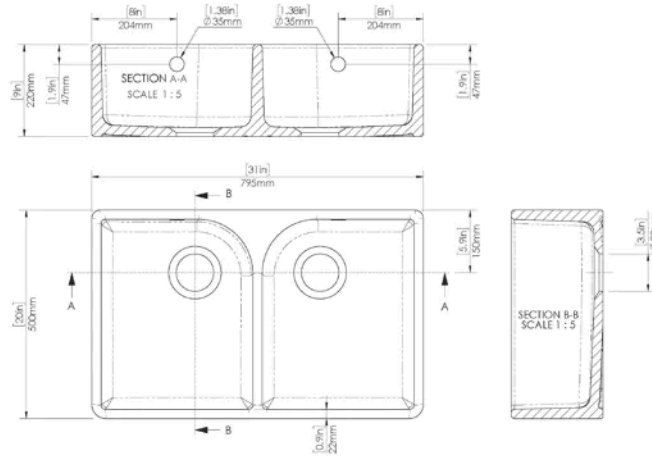

Sales Code:
BU121AF32D

Barcode: 5055275868546

Brand: Fireclay
Sinks

Description: nuie 795mm x 500mm x 220mm Fireclay White Double Bowl Butler Sink With Full Weir And Overflow

Product Dimensions

Product	220 x 795 x 500mm (H x W x D)
Packaged	237 x 814 x 507mm (H x W x D)
Nett Weight	45.5 kg
Packaged Weight	46 kg

Product Details

Country of Origin	United Arab Emirates
Product Material	Fireclay
Colour/Finish	White
Style	Traditional
Inner Bowl Depth	456 mm
Inner Bowl Height	198 mm
Inner Bowl Width	729 mm
No. Of Tapholes	No Tapholes
Number Of Bowls	2
Overflow Included	Yes
Sink Thickness	22 mm
Tap Included	No
Waste Included	No
Waste Size Required	90mm