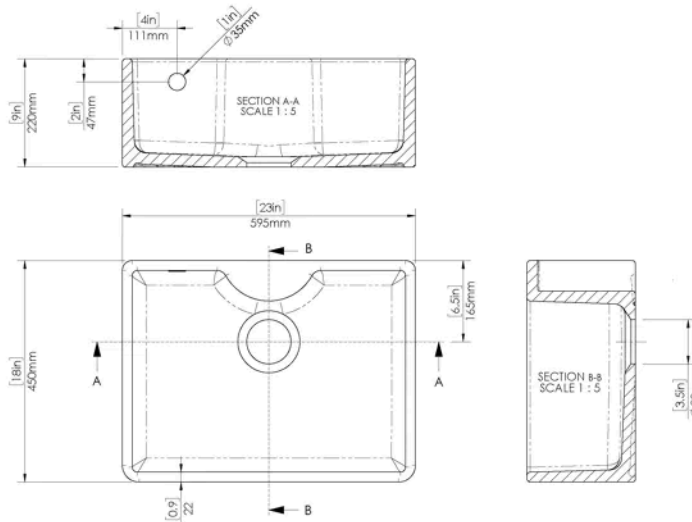

Sales Code:
BU12124

Barcode: 5055275868485

Brand: Fireclay
Sinks

Description: nuie 595mm x 450mm x 220mm Fireclay White Single Bowl Butler Sink With Tap Ledge And Overflow

Product Dimensions

Product	220 x 595 x 450mm (H x W x D)
Packaged	237 x 612 x 507mm (H x W x D)
Nett Weight	30.5 kg
Packaged Weight	31 kg

Product Details

Country of Origin	United Arab Emirates
Product Material	Fireclay
Colour/Finish	White
Style	Traditional
Inner Bowl Depth	406 mm
Inner Bowl Height	198 mm
Inner Bowl Width	551 mm
No. Of Tapholes	No Tapholes
Number Of Bowls	1
Overflow Included	Yes
Sink Thickness	22 mm
Tap Included	No
Waste Included	No
Waste Size Required	90mm