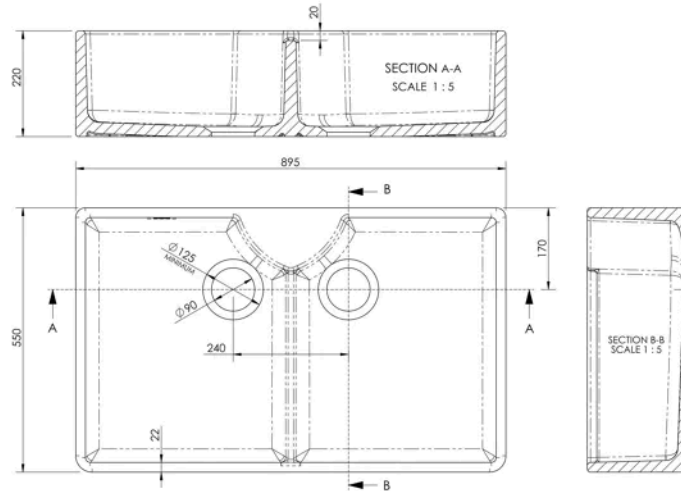

**Sales Code:**  
BU120AS36D

**Barcode:** 5055275830888

**Brand:** Fireclay  
Sinks

**Description:** nuie 895mm x 550mm x 220mm Fireclay White Double Bowl Butler Sink With Stepped Weir And Tap Ledge

### Product Dimensions

Product	220 x 895 x 550mm (H x W x D)
Packaged	237 x 914 x 557mm (H x W x D)
Nett Weight	52.5 kg
Packaged Weight	53 kg

### Product Details

Country of Origin	United Arab Emirates
Product Material	Fireclay
Colour/Finish	White
Style	Traditional
Inner Bowl Depth	506 mm
Inner Bowl Height	198 mm
Inner Bowl Width	829 mm
No. Of Tapholes	No Tapholes
Number Of Bowls	2
Overflow Included	No
Sink Thickness	22 mm
Tap Included	No
Waste Included	No
Waste Size Required	90mm