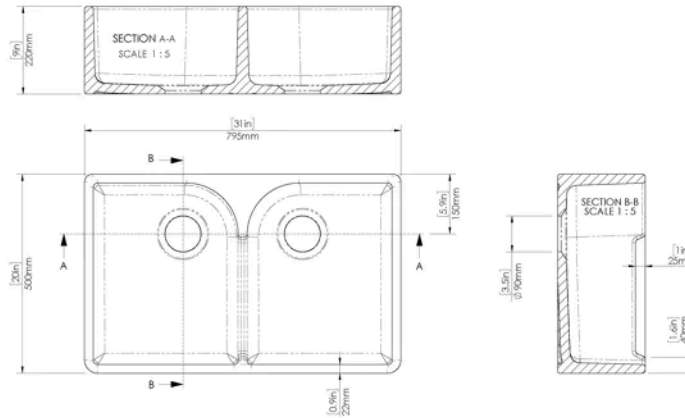

Sales Code:
BU120AS32D

Barcode: 5056462649320

Brand: Fireclay
Sinks

Description: nuie 795mm x 500mm x 220mm Fireclay White Double Bowl Butler Sink With Offset Waste And Stepped Weir

Product Dimensions

Product	220 x 795 x 500mm (H x W x D)
Packaged	237 x 814 x 507mm (H x W x D)
Nett Weight	45.5 kg
Packaged Weight	46 kg

Product Details

Country of Origin	United Arab Emirates
Product Material	Fireclay
Colour/Finish	White
Style	Traditional
Inner Bowl Depth	456 mm
Inner Bowl Height	198 mm
Inner Bowl Width	729 mm
No. Of Tapholes	No Tapholes
Number Of Bowls	2
Overflow Included	No
Sink Thickness	22 mm
Tap Included	No
Waste Included	No
Waste Size Required	90mm