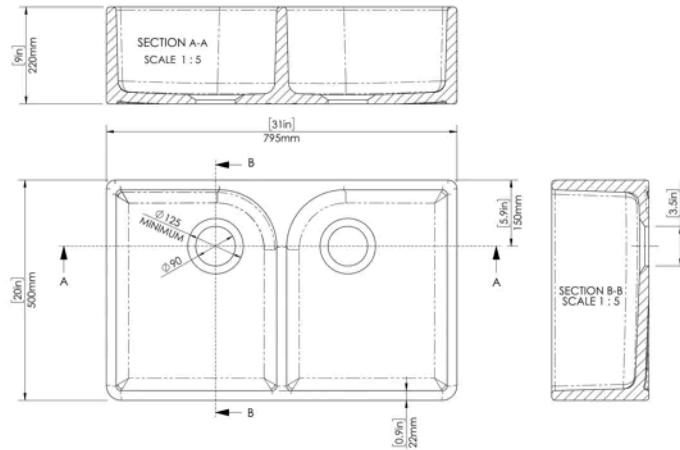

Sales Code:
BU120AF32D

Barcode: 5055275830871

Brand: Fireclay
Sinks

Description: nuie 795mm x 500mm x 220mm Fireclay White Double Bowl Butler Sink With Offset Waste And Full Weir

Product Dimensions

Product	220 x 795 x 500mm (H x W x D)
Packaged	237 x 814 x 507mm (H x W x D)
Nett Weight	45.5 kg
Packaged Weight	46 kg

Product Details

Country of Origin	United Arab Emirates
Product Material	Fireclay
Colour/Finish	White
Style	Traditional
Inner Bowl Depth	456 mm
Inner Bowl Height	198 mm
Inner Bowl Width	729 mm
No. Of Tapholes	No Tapholes
Number Of Bowls	2
Overflow Included	No
Sink Thickness	22 mm
Tap Included	No
Waste Included	No
Waste Size Required	90mm