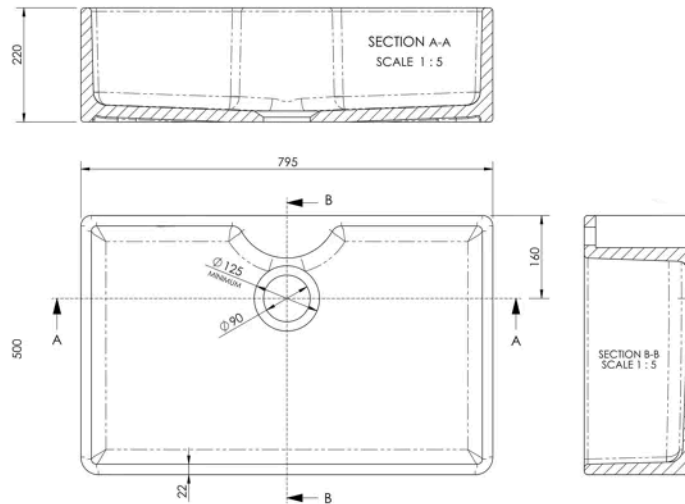

Sales Code:
BU12032

Barcode: 5055275830864

Brand: Fireclay
Sinks

Description: nuie 795mm x 500mm x 220mm Fireclay White Single Bowl Butler Sink With Offset Waste And Tap Ledge

Product Dimensions

Product	220 x 795 x 500mm (H x W x D)
Packaged	237 x 814 x 507mm (H x W x D)
Nett Weight	40.5 kg
Packaged Weight	41 kg

Product Details

Country of Origin	United Arab Emirates
Product Material	Fireclay
Colour/Finish	White
Style	Traditional
Inner Bowl Depth	456 mm
Inner Bowl Height	198 mm
Inner Bowl Width	751 mm
No. Of Tapholes	No Tapholes
Number Of Bowls	1
Overflow Included	Yes
Sink Thickness	22 mm
Tap Included	No
Waste Included	No
Waste Size Required	90mm