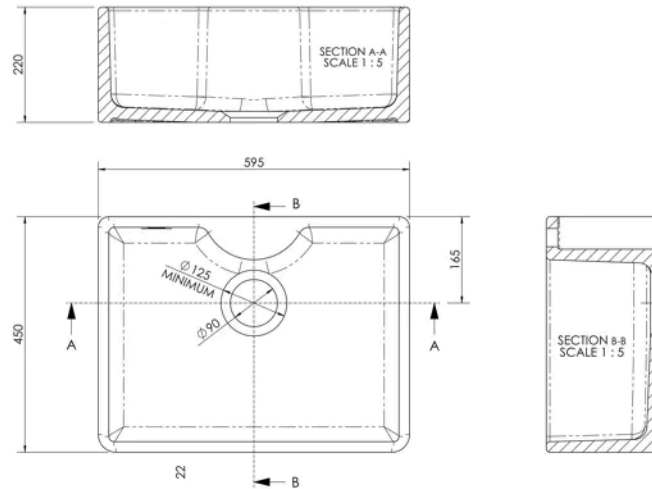

**Sales Code:**  
BU12024

**Barcode:** 5055275830857

**Brand:** Fireclay  
Sinks

**Description:** nuie 595mm x 450mm x 220mm Fireclay White Single Bowl Butler Sink With Offset Waste And Tap Ledge

### Product Dimensions

Product	220 x 595 x 450mm (H x W x D)
Packaged	237 x 612 x 457mm (H x W x D)
Nett Weight	30.5 kg
Packaged Weight	31 kg

### Product Details

Country of Origin	United Arab Emirates
Product Material	Fireclay
Colour/Finish	White
Style	Traditional
Inner Bowl Depth	406 mm
Inner Bowl Height	198 mm
Inner Bowl Width	551 mm
No. Of Tapholes	No Tapholes
Number Of Bowls	1
Overflow Included	Yes
Sink Thickness	22 mm
Tap Included	No
Waste Included	No
Waste Size Required	90mm