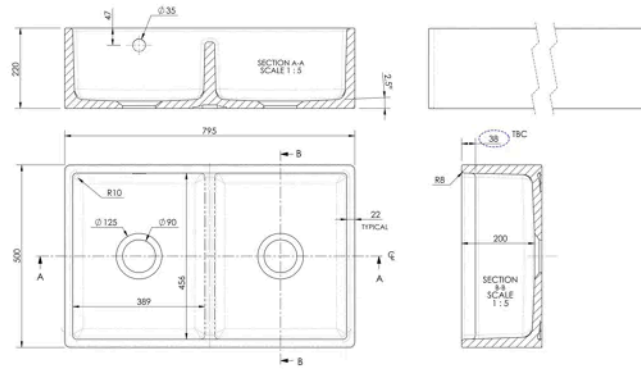

Sales Code:
BU111AS32D

Barcode: 5056678435809

Brand: Fireclay
Sinks

Description: nuie 795mm x 500mm x 220mm Fireclay White Double Bowl Butler Sink With Stepped Weir And Overflow

Product Dimensions

Product	220 x 795 x 500mm (H x W x D)
Packaged	237 x 814 x 507mm (H x W x D)
Nett Weight	44 kg
Packaged Weight	44.5 kg

Product Details

Country of Origin	United Arab Emirates
Product Material	Fireclay
Colour/Finish	White
Style	Traditional
Inner Bowl Depth	456 mm
Inner Bowl Height	198 mm
Inner Bowl Width	729 mm
No. Of Tapholes	No Tapholes
Number Of Bowls	2
Overflow Included	Yes
Sink Thickness	22 mm
Tap Included	No
Waste Included	No
Waste Size Required	90mm