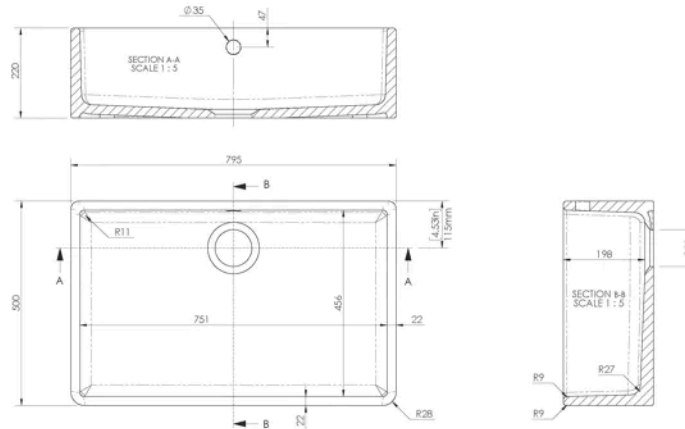

Sales Code:
BU10132

Barcode: 5056462649313

Brand: Fireclay
Sinks

Description: nuie 795mm x 500mm x 220mm Fireclay White Single Bowl Butler Sink With Offset Waste And Overflow

Product Dimensions

Product	220 x 795 x 500mm (H x W x D)
Packaged	237 x 814 x 507mm (H x W x D)
Nett Weight	40.5 kg
Packaged Weight	41 kg

Product Details

Country of Origin	United Arab Emirates
Product Material	Fireclay
Colour/Finish	White
Style	Traditional
Inner Bowl Depth	456 mm
Inner Bowl Height	198 mm
Inner Bowl Width	751 mm
No. Of Tapholes	1
Number Of Bowls	1
Overflow Included	Yes
Sink Thickness	22 mm
Tap Included	No
Waste Included	No
Waste Size Required	90mm