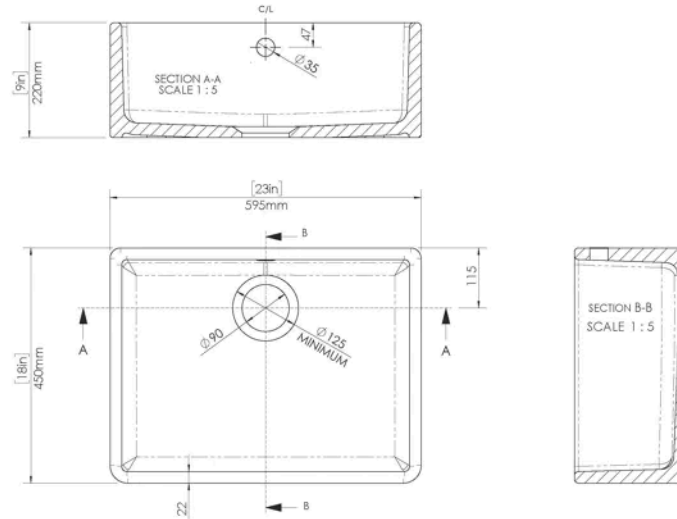

Sales Code:
BU10124

Barcode: 5055275868461

Brand: Fireclay
Sinks

Description: nuie 595mm x 450mm x 220mm Fireclay White Single Bowl Butler Sink With Offset Waste And Overflow

Product Dimensions

Product	220 x 595 x 450mm (H x W x D)
Packaged	237 x 612 x 457mm (H x W x D)
Nett Weight	29.5 kg
Packaged Weight	30 kg

Product Details

Country of Origin	United Arab Emirates
Product Material	Fireclay
Colour/Finish	White
Style	Traditional
Inner Bowl Depth	406 mm
Inner Bowl Height	198 mm
Inner Bowl Width	551 mm
No. Of Tapholes	1
Number Of Bowls	1
Overflow Included	Yes
Sink Thickness	22 mm
Tap Included	No
Waste Included	No
Waste Size Required	90mm