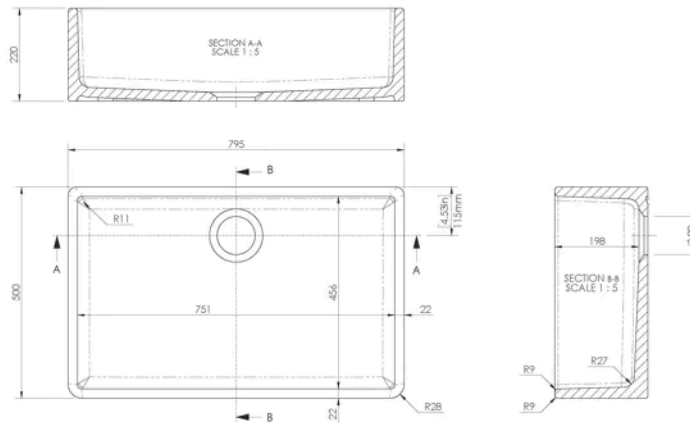

Sales Code:
BU10032

Barcode: 5056462649306

Brand: Fireclay
Sinks

Description: nuie 795mm x 500mm x 220mm Fireclay White Single Bowl Butler Sink With Offset Waste

Product Dimensions

Product	220 x 795 x 500mm (H x W x D)
Packaged	237 x 814 x 507mm (H x W x D)
Nett Weight	40.5 kg
Packaged Weight	41 kg

Product Details

Country of Origin	United Arab Emirates
Product Material	Fireclay
Colour/Finish	White
Style	Traditional
Inner Bowl Depth	456 mm
Inner Bowl Height	198 mm
Inner Bowl Width	751 mm
No. Of Tapholes	No Tapholes
Number Of Bowls	1
Overflow Included	No
Sink Thickness	22 mm
Tap Included	No
Waste Included	No
Waste Size Required	90mm