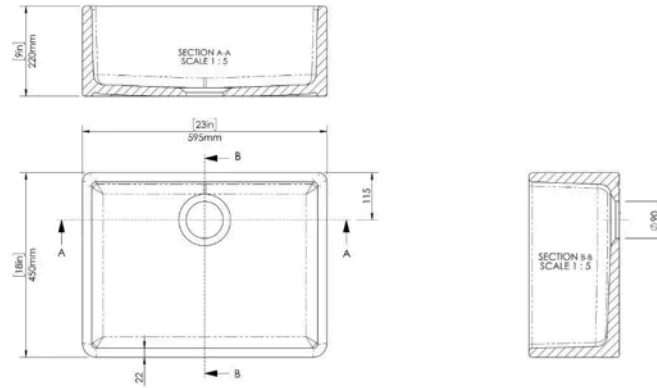

Sales Code:
BU10024

Barcode: 5055275830840

Brand: Fireclay
Sinks

Description: nuie 595mm x 450mm x 220mm Fireclay White Single Bowl Butler Sink With Offset Waste

Product Dimensions

Product	220 x 595 x 450mm (H x W x D)
Packaged	237 x 612 x 457mm (H x W x D)
Nett Weight	29.5 kg
Packaged Weight	30 kg

Product Details

Country of Origin	United Arab Emirates
Product Material	Fireclay
Colour/Finish	White
Style	Traditional
Inner Bowl Depth	198 mm
Inner Bowl Height	200 mm
Inner Bowl Width	406 mm
No. Of Tapholes	No Tapholes
Number Of Bowls	1
Overflow Included	Yes
Sink Thickness	22 mm
Tap Included	No
Waste Included	No
Waste Size Required	90mm