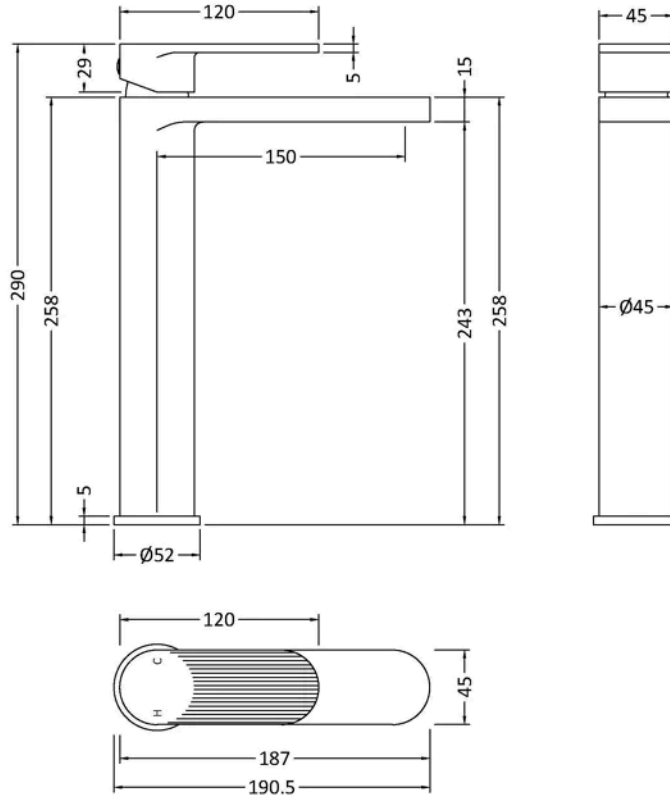

**Sales Code:** BIN870F

**Barcode:** 5056678478677

**Brand:** nuie

**Description:** nuie Cyprus Brushed Brass High rise Mono Basin Mixer

### Product Dimensions

Product	290 x 52 x 190mm (H x W x D)
Packaged	95 x 265 x 325mm (H x W x D)
Outer Box	500 x 300mm (W x D)
Nett Weight	2.28 kg
Packaged Weight	2.28 kg

### Packaging Details

Label Size (mm)	50 x 100
Label Colour	White
Label Qty	1.0000

### Product Details

Country of Origin	China
Product Material	Brass
Control Type	Manual
Waste Type	Push Button
WRAS Approved	Yes
Valve/Cartridge Type	Single Lever Cartridge
Colour/Finish	Brushed Brass
Mount Type	Deck
Style	Contemporary
Handle Type	Lever/Round
Fixings Included	Yes
TMV2 Approved	No
TMV3 Approved	No
Pipe Size	1/2"
Handset Included	No
Hose Included	No
Min Operating Pressure	0.2 Bar
Tap Spout Height	113 mm
Tap Spout Projection	110 mm
Tap Tails Included	Yes
Valve / Cartridge Type	Single Lever Cartridge
Waste Included	No
Wras Approval No	250702009