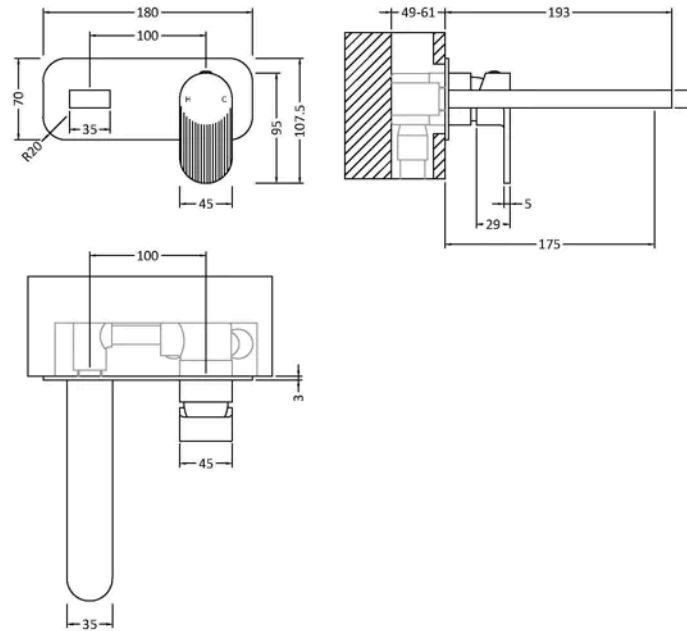

Sales Code: BIN828F

Barcode: 5056678478776

Brand: nuie

Description: nuie Cyprus Brushed Brass 2 Tap Hole Wall Mounted Basin Mixer

Product Dimensions

Product	108 x 180 x 193mm (H x W x D)
Packaged	115 x 205 x 250mm (H x W x D)
Outer Box	500 x 300mm (W x D)
Nett Weight	1.86 kg
Packaged Weight	1.86 kg

Packaging Details

Label Size (mm)	50 x 100
Label Colour	White
Label Qty	1.0000

Product Details

Country of Origin	China
Product Material	Brass
Control Type	Manual
Waste Type	Push Button
WRAS Approved	Yes
Valve/Cartridge Type	Single Lever Cartridge
Colour/Finish	Brushed Brass
Mount Type	Wall Hung
Style	Contemporary
Handle Type	Lever/Round
Fixings Included	Yes
TMV2 Approved	No
TMV3 Approved	No
Pipe Size	1/2"
Handset Included	No
Hose Included	No
Min Operating Pressure	0.2 Bar
Tap Spout Height	113 mm
Tap Spout Projection	175 mm
Tap Tails Included	Yes
Valve / Cartridge Type	Single Lever Cartridge
Waste Included	No
Wras Approval No	250702015