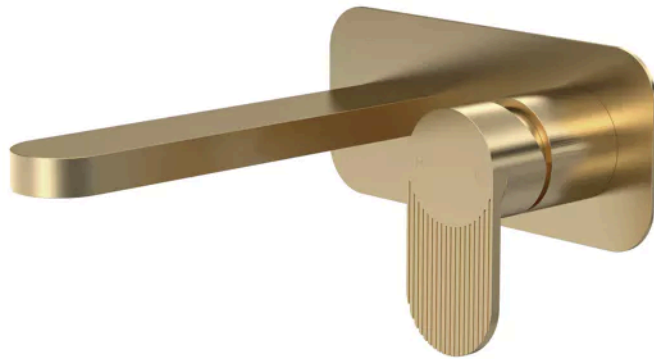

Sales Code: BIN828F

Barcode: 5056678478776

Brand: nuie

Description: nuie Cyprus Brushed Brass 2 Tap Hole Wall Mounted Basin Mixer

Product Dimensions

Product	108 x 180 x 193mm (H x W x D)
Packaged	115 x 205 x 250mm (H x W x D)
Outer Box	500 x 300mm (W x D)
Nett Weight	1.86 kg
Packaged Weight	1.86 kg

Packaging Details

Label Size (mm)	50 x 100
Label Colour	White
Label Qty	1.0000

Product Details

Country of Origin	China
Product Material	Brass
Control Type	Manual
Waste Type	Push Button
WRAS Approved	Yes
Valve/Cartridge Type	Single Lever Cartridge
Colour/Finish	Brushed Brass
Mount Type	Wall Hung
Style	Contemporary
Handle Type	Lever/Round
Fixings Included	Yes
TMV2 Approved	No
TMV3 Approved	No
Pipe Size	1/2"
Handset Included	No
Hose Included	No
Min Operating Pressure	0.2 Bar
Tap Spout Height	113 mm
Tap Spout Projection	175 mm
Tap Tails Included	Yes
Valve / Cartridge Type	Single Lever Cartridge
Waste Included	No
Wras Approval No	250702015