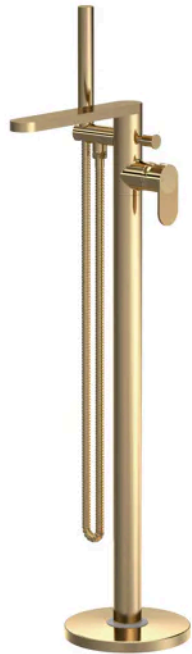

**Sales Code:** BIN821F

**Barcode:** 5056678478721

**Brand:** nuie

**Description:** nuie Cyprus Brushed Brass Freestanding Bath Shower Mixer

### Product Dimensions

Product	880 x 200 x 282mm (H x W x D)
Packaged	250 x 400 x 980mm (H x W x D)
Outer Box	500 x 300mm (W x D)
Nett Weight	6.17 kg
Packaged Weight	6.17 kg

### Packaging Details

Label Size (mm)	50 x 100
Label Colour	White
Label Qty	1.0000

### Product Details

Country of Origin	China
Product Material	Brass
Control Type	Manual
Waste Type	Push Button
WRAS Approved	Yes
Valve/Cartridge Type	Single Lever Cartridge
Colour/Finish	Brushed Brass
Mount Type	Deck
Style	Contemporary
Handle Type	Lever/Round
Fixings Included	Yes
TMV2 Approved	No
TMV3 Approved	No
Pipe Size	1/2"
Handset Included	No
Hose Included	No
Min Operating Pressure	0.2 Bar
Tap Spout Height	113 mm
Tap Spout Projection	110 mm
Tap Tails Included	Yes
Valve / Cartridge Type	Single Lever Cartridge
Waste Included	No
Wras Approval No	250702036