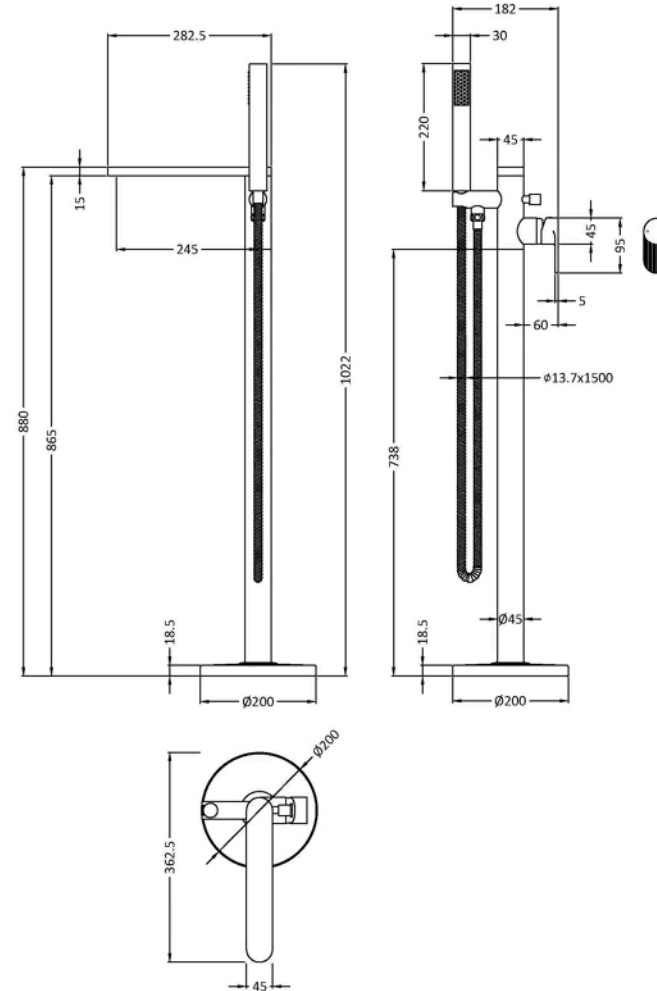

**Sales Code:** BIN821F

**Barcode:** 5056678478721

**Brand:** nuie

**Description:** nuie Cyprus Brushed Brass Freestanding Bath Shower Mixer

### Product Dimensions

Product	880 x 200 x 282mm (H x W x D)
Packaged	250 x 400 x 980mm (H x W x D)
Outer Box	500 x 300mm (W x D)
Nett Weight	6.17 kg
Packaged Weight	6.17 kg

### Packaging Details

Label Size (mm)	50 x 100
Label Colour	White
Label Qty	1.0000

### Product Details

Country of Origin	China
Product Material	Brass
Control Type	Manual
Waste Type	Push Button
WRAS Approved	Yes
Valve/Cartridge Type	Single Lever Cartridge
Colour/Finish	Brushed Brass
Mount Type	Deck
Style	Contemporary
Handle Type	Lever/Round
Fixings Included	Yes
TMV2 Approved	No
TMV3 Approved	No
Pipe Size	1/2"
Handset Included	No
Hose Included	No
Min Operating Pressure	0.2 Bar
Tap Spout Height	113 mm
Tap Spout Projection	110 mm
Tap Tails Included	Yes
Valve / Cartridge Type	Single Lever Cartridge
Waste Included	No
Wras Approval No	250702036