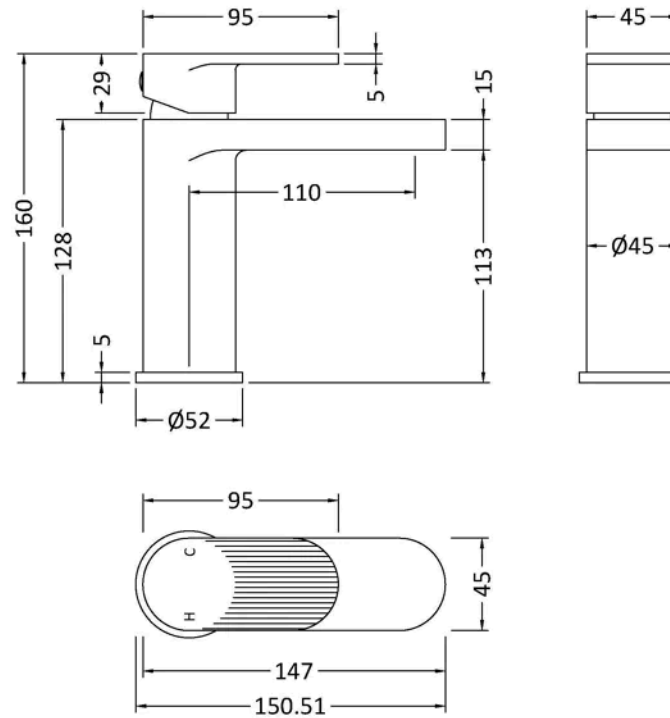

Sales Code: BIN805F

Barcode: 5056678478622

Brand: nuie

Description: nuie Cyprus Brushed Brass Mono Basin Mixer With Push Button Waste

Product Dimensions

Product	160 x 52 x 150mm (H x W x D)
Packaged	95 x 225 x 275mm (H x W x D)
Outer Box	500 x 300mm (W x D)
Nett Weight	1.86 kg
Packaged Weight	1.86 kg

Packaging Details

Label Size (mm)	50 x 100
Label Colour	White
Label Qty	1.0000

Product Details

Country of Origin	China
Product Material	Brass
Control Type	Manual
Waste Type	Push Button
WRAS Approved	Yes
Valve/Cartridge Type	Single Lever Cartridge
Colour/Finish	Brushed Brass
Mount Type	Deck
Style	Contemporary
Handle Type	Lever/Round
Fixings Included	Yes
TMV2 Approved	No
TMV3 Approved	No
Pipe Size	1/2"
Handset Included	No
Hose Included	No
Min Operating Pressure	0.2 Bar
Tap Spout Height	113 mm
Tap Spout Projection	110 mm
Tap Tails Included	Yes
Valve / Cartridge Type	Single Lever Cartridge
Waste Included	Yes
Wras Approval No	250702009