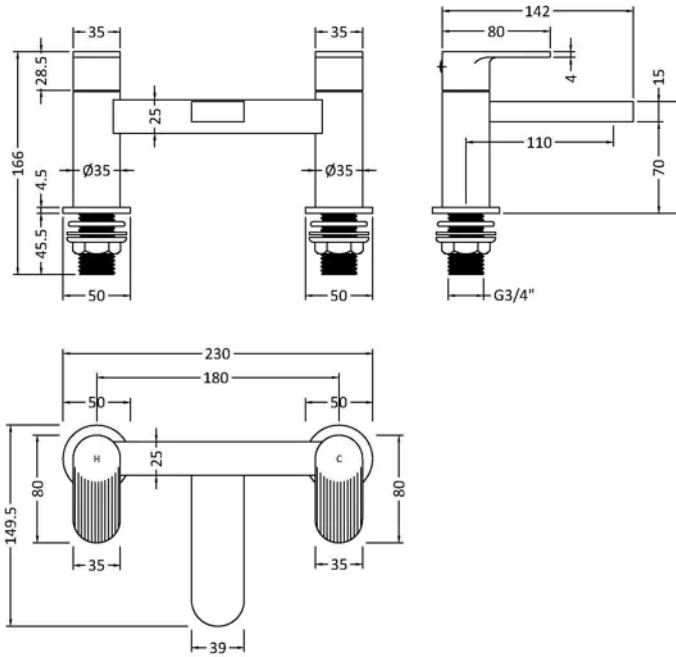

**Sales Code:** BIN803F

**Barcode:** 5056678478820

**Brand:** nuie

**Description:** nuie Cyprus Brushed Brass Deck Mounted Bath Filler

### Product Dimensions

Product	116 x 230 x 142mm (H x W x D)
Packaged	185 x 190 x 270mm (H x W x D)
Outer Box	500 x 300mm (W x D)
Nett Weight	1.77 kg
Packaged Weight	1.77 kg

### Packaging Details

Label Size (mm)	50 x 100
Label Colour	White
Label Qty	1.0000

### Product Details

Country of Origin	China
Product Material	Brass
Control Type	Manual
Waste Type	Push Button
WRAS Approved	Yes
Valve/Cartridge Type	Single Lever Cartridge
Colour/Finish	Brushed Brass
Mount Type	Deck
Style	Contemporary
Handle Type	Lever/Round
Fixings Included	Yes
TMV2 Approved	No
TMV3 Approved	No
Pipe Size	1/2"
Handset Included	No
Hose Included	No
Min Operating Pressure	0.2 Bar
Tap Spout Height	113 mm
Tap Spout Projection	110 mm
Tap Tails Included	Yes
Valve / Cartridge Type	Single Lever Cartridge
Waste Included	No
Wras Approval No	250702014