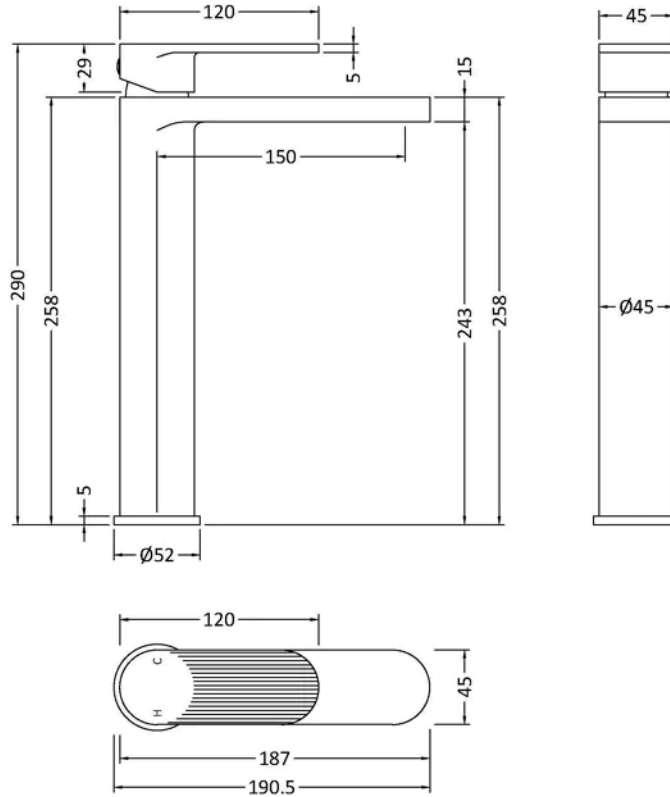

**Sales Code:** BIN770F

**Barcode:** 5056678478684

**Brand:** nuie

**Description:** nuie Cyprus Brushed Pewter High Rise Mono Basin Mixer

### Product Dimensions

Product	290 x 52 x 190mm (H x W x D)
Packaged	95 x 265 x 325mm (H x W x D)
Outer Box	500 x 300mm (W x D)
Nett Weight	2.28 kg
Packaged Weight	2.28 kg

### Packaging Details

Label Size (mm)	50 x 100
Label Colour	White
Label Qty	1.0000

### Product Details

Country of Origin	China
Product Material	Brass
Control Type	Manual
Waste Type	Push Button
WRAS Approved	Yes
Valve/Cartridge Type	Single Lever Cartridge
Colour/Finish	Brushed Pewter
Mount Type	Deck
Style	Contemporary
Handle Type	Lever/Round
Fixings Included	Yes
TMV2 Approved	No
TMV3 Approved	No
Pipe Size	1/2"
Handset Included	No
Hose Included	No
Min Operating Pressure	0.2 Bar
Tap Spout Height	113 mm
Tap Spout Projection	110 mm
Tap Tails Included	Yes
Valve / Cartridge Type	Single Lever Cartridge
Waste Included	No
Wras Approval No	250702009