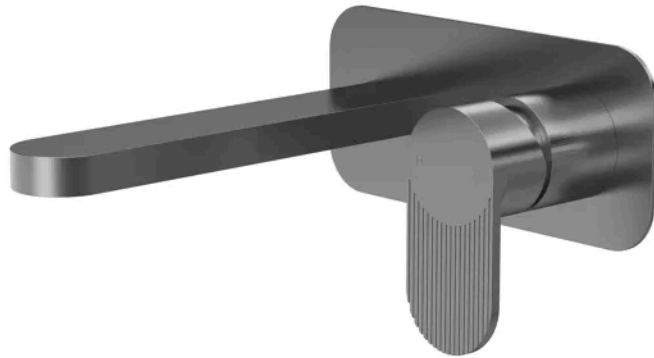

Sales Code: BIN728F

Barcode: 5056678478783

Brand: nuie

Description: nuie Cyprus Brushed Pewter 2 Tap Hole Wall Mounted Basin Mixer With Plate

Product Dimensions

Product	108 x 180 x 193mm (H x W x D)
Packaged	115 x 205 x 250mm (H x W x D)
Outer Box	500 x 300mm (W x D)
Nett Weight	1.86 kg
Packaged Weight	1.86 kg

Packaging Details

Label Size (mm)	50 x 100
Label Colour	White
Label Qty	1.0000

Product Details

Country of Origin	China
Product Material	Brass
Control Type	Manual
Waste Type	Push Button
WRAS Approved	Yes
Valve/Cartridge Type	Single Lever Cartridge
Colour/Finish	Brushed Pewter
Mount Type	Wall Hung
Style	Contemporary
Handle Type	Lever/Round
Fixings Included	Yes
TMV2 Approved	No
TMV3 Approved	No
Pipe Size	1/2"
Handset Included	No
Hose Included	No
Min Operating Pressure	0.2 Bar
Tap Spout Height	113 mm
Tap Spout Projection	175 mm
Tap Tails Included	Yes
Valve / Cartridge Type	Single Lever Cartridge
Waste Included	No
Wras Approval No	250702015