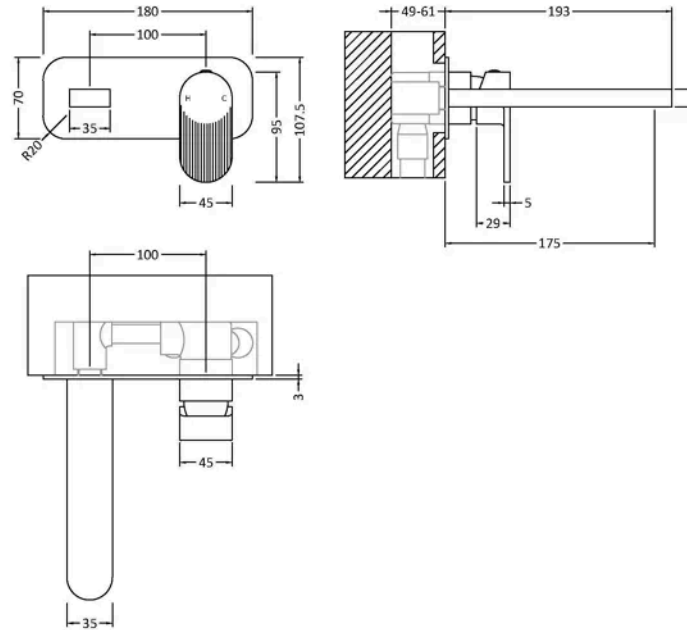

Sales Code: BIN728F

Barcode: 5056678478783

Brand: nuie

Description: nuie Cyprus Brushed Pewter 2 Tap Hole Wall Mounted Basin Mixer With Plate

Product Dimensions

Product	108 x 180 x 193mm (H x W x D)
Packaged	115 x 205 x 250mm (H x W x D)
Outer Box	500 x 300mm (W x D)
Nett Weight	1.86 kg
Packaged Weight	1.86 kg

Packaging Details

Label Size (mm)	50 x 100
Label Colour	White
Label Qty	1.0000

Product Details

Country of Origin	China
Product Material	Brass
Control Type	Manual
Waste Type	Push Button
WRAS Approved	Yes
Valve/Cartridge Type	Single Lever Cartridge
Colour/Finish	Brushed Pewter
Mount Type	Wall Hung
Style	Contemporary
Handle Type	Lever/Round
Fixings Included	Yes
TMV2 Approved	No
TMV3 Approved	No
Pipe Size	1/2"
Handset Included	No
Hose Included	No
Min Operating Pressure	0.2 Bar
Tap Spout Height	113 mm
Tap Spout Projection	175 mm
Tap Tails Included	Yes
Valve / Cartridge Type	Single Lever Cartridge
Waste Included	No
Wras Approval No	250702015