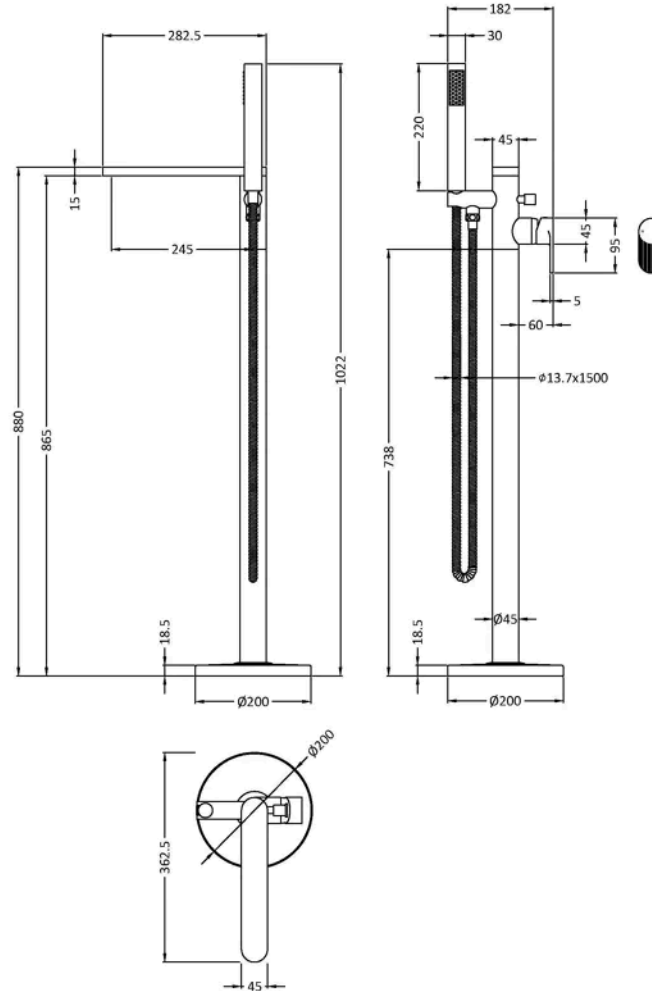

**Sales Code:** BIN721F

**Barcode:** 5056678478738

**Brand:** nuie

**Description:** nuie Cyprus Brushed Pewter Freestanding Bath Shower Mixer

### Product Dimensions

Product	880 x 200 x 282mm (H x W x D)
Packaged	250 x 400 x 980mm (H x W x D)
Outer Box	500 x 300mm (W x D)
Nett Weight	6.17 kg
Packaged Weight	6.17 kg

### Packaging Details

Label Size (mm)	50 x 100
Label Colour	White
Label Qty	1.0000

### Product Details

Country of Origin	China
Product Material	Brass
Control Type	Manual
Waste Type	Push Button
WRAS Approved	Yes
Valve/Cartridge Type	Single Lever Cartridge
Colour/Finish	Brushed Pewter
Mount Type	Deck
Style	Contemporary
Handle Type	Lever/Round
Fixings Included	Yes
TMV2 Approved	No
TMV3 Approved	No
Pipe Size	1/2"
Handset Included	No
Hose Included	No
Min Operating Pressure	0.2 Bar
Tap Spout Height	113 mm
Tap Spout Projection	110 mm
Tap Tails Included	Yes
Valve / Cartridge Type	Single Lever Cartridge
Waste Included	No
Wras Approval No	250702036