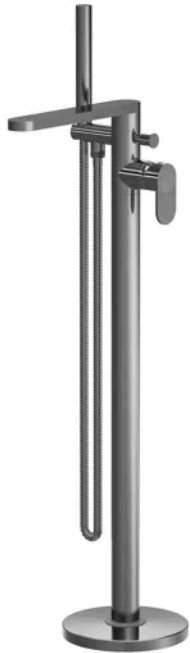

**Sales Code:** BIN721F

**Barcode:** 5056678478738

**Brand:** nuie

**Description:** nuie Cyprus Brushed Pewter Freestanding Bath Shower Mixer

### Product Dimensions

Product	880 x 200 x 282mm (H x W x D)
Packaged	250 x 400 x 980mm (H x W x D)
Outer Box	500 x 300mm (W x D)
Nett Weight	6.17 kg
Packaged Weight	6.17 kg

### Packaging Details

Label Size (mm)	50 x 100
Label Colour	White
Label Qty	1.0000

### Product Details

Country of Origin	China
Product Material	Brass
Control Type	Manual
Waste Type	Push Button
WRAS Approved	Yes
Valve/Cartridge Type	Single Lever Cartridge
Colour/Finish	Brushed Pewter
Mount Type	Deck
Style	Contemporary
Handle Type	Lever/Round
Fixings Included	Yes
TMV2 Approved	No
TMV3 Approved	No
Pipe Size	1/2"
Handset Included	No
Hose Included	No
Min Operating Pressure	0.2 Bar
Tap Spout Height	113 mm
Tap Spout Projection	110 mm
Tap Tails Included	Yes
Valve / Cartridge Type	Single Lever Cartridge
Waste Included	No
Wras Approval No	250702036