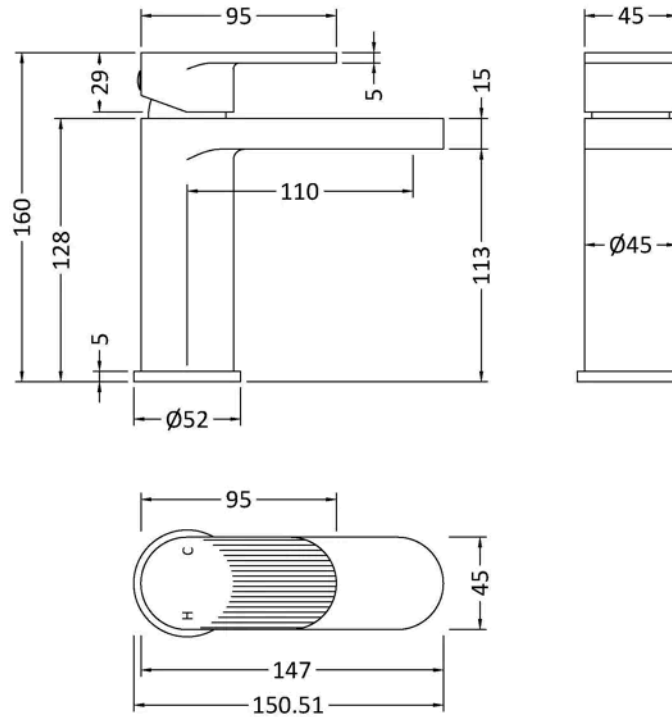

**Sales Code:** BIN705F

**Barcode:** 5056678478639

**Brand:** nuie

**Description:** nuie Cyprus Brushed Pewter Fluted Mono Basin Mixer With Waste

### Product Dimensions

Product	160 x 52 x 150mm (H x W x D)
Packaged	95 x 225 x 275mm (H x W x D)
Outer Box	500 x 300mm (W x D)
Nett Weight	1.86 kg
Packaged Weight	1.86 kg

### Packaging Details

Label Size (mm)	50 x 100
Label Colour	White
Label Qty	1.0000

### Product Details

Country of Origin	China
Product Material	Brass
Control Type	Manual
Waste Type	Push Button
WRAS Approved	Yes
Valve/Cartridge Type	Single Lever Cartridge
Colour/Finish	Brushed Pewter
Mount Type	Deck
Style	Contemporary
Handle Type	Lever/Round
Fixings Included	Yes
TMV2 Approved	No
TMV3 Approved	No
Pipe Size	1/2"
Handset Included	No
Hose Included	No
Min Operating Pressure	0.2 Bar
Tap Spout Height	113 mm
Tap Spout Projection	110 mm
Tap Tails Included	Yes
Valve / Cartridge Type	Single Lever Cartridge
Waste Included	Yes
Wras Approval No	250702009