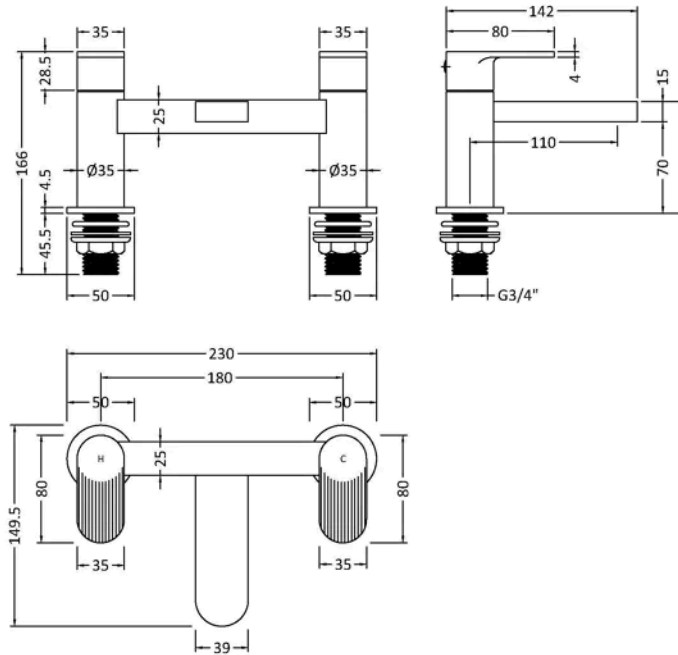

Sales Code: BIN703F

Barcode: 5056678478837

Brand: nuie

Description: nuie Cyprus Brushed Pewter Deck Mounted Bath Filler

Product Dimensions

Product	116 x 230 x 142mm (H x W x D)
Packaged	185 x 190 x 270mm (H x W x D)
Outer Box	500 x 300mm (W x D)
Nett Weight	1.77 kg
Packaged Weight	1.77 kg

Packaging Details

Label Size (mm)	50 x 100
Label Colour	White
Label Qty	1.0000

Product Details

Country of Origin	China
Product Material	Brass
Control Type	Manual
Waste Type	Push Button
WRAS Approved	Yes
Valve/Cartridge Type	Single Lever Cartridge
Colour/Finish	Brushed Pewter
Mount Type	Deck
Style	Contemporary
Handle Type	Lever/Round
Fixings Included	Yes
TMV2 Approved	No
TMV3 Approved	No
Pipe Size	1/2"
Handset Included	No
Hose Included	No
Min Operating Pressure	0.2 Bar
Tap Spout Height	113 mm
Tap Spout Projection	110 mm
Tap Tails Included	Yes
Valve / Cartridge Type	Single Lever Cartridge
Waste Included	No
Wras Approval No	250702014