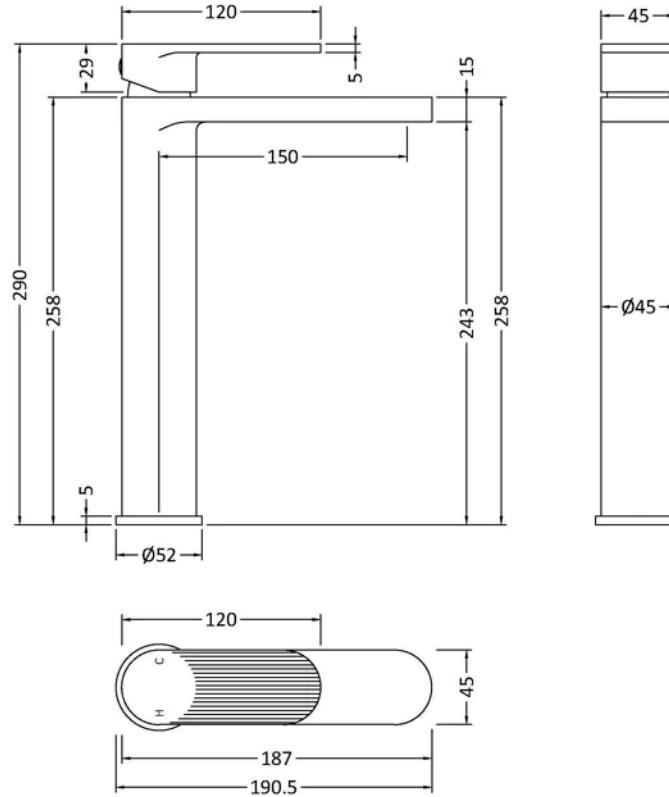

Sales Code: BIN470F

Barcode: 5056678478660

Brand: nuie

Description: nuie Cyprus Matt Black High Rise Mono Basin Mixer

Product Dimensions

Product	290 x 52 x 190mm (H x W x D)
Packaged	95 x 265 x 325mm (H x W x D)
Outer Box	500 x 300mm (W x D)
Nett Weight	2.28 kg
Packaged Weight	2.28 kg

Packaging Details

Label Size (mm)	50 x 100
Label Colour	White
Label Qty	1.0000

Product Details

Country of Origin	China
Product Material	Brass
Control Type	Manual
Waste Type	Push Button
WRAS Approved	Yes
Valve/Cartridge Type	Single Lever Cartridge
Colour/Finish	Matt Black
Mount Type	Deck
Style	Contemporary
Handle Type	Lever/Round
Fixings Included	Yes
TMV2 Approved	No
TMV3 Approved	No
Pipe Size	1/2"
Handset Included	No
Hose Included	No
Min Operating Pressure	0.2 Bar
Tap Spout Height	113 mm
Tap Spout Projection	110 mm
Tap Tails Included	Yes
Valve / Cartridge Type	Single Lever Cartridge
Waste Included	No
Wras Approval No	250702009