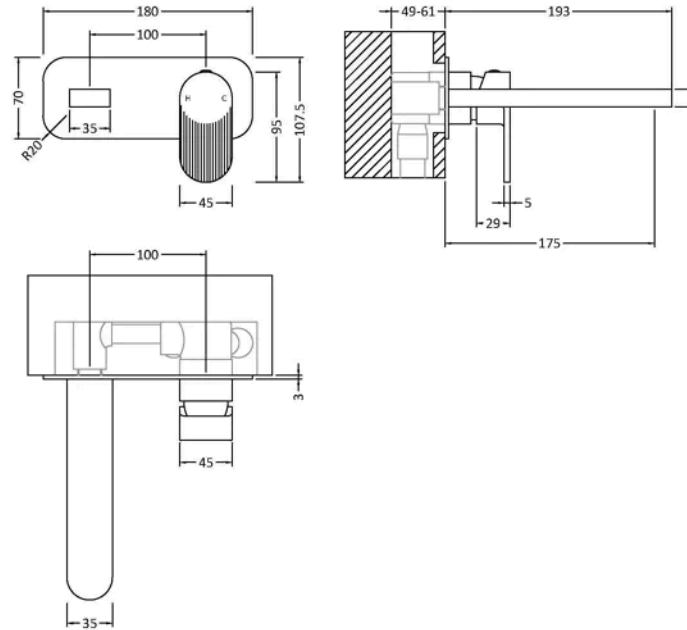

Sales Code: BIN428F

Barcode: 5056678478769

Brand: nuie

Description: nuie Binsey Matt Black 2 Tap Hole Wall Mounted Basin Mixer

Product Dimensions

Product	108 x 180 x 193mm (H x W x D)
Packaged	115 x 205 x 250mm (H x W x D)
Outer Box	500 x 300mm (W x D)
Nett Weight	1.86 kg
Packaged Weight	1.86 kg

Packaging Details

Label Size (mm)	50 x 100
Label Colour	White
Label Qty	1.0000

Product Details

Country of Origin	China
Product Material	Brass
Control Type	Manual
Waste Type	Push Button
WRAS Approved	Yes
Valve/Cartridge Type	Single Lever Cartridge
Colour/Finish	Matt Black
Mount Type	Wall Hung
Style	Contemporary
Handle Type	Lever/Round
Fixings Included	Yes
TMV2 Approved	No
TMV3 Approved	No
Pipe Size	1/2"
Handset Included	No
Hose Included	No
Min Operating Pressure	0.2 Bar
Tap Spout Height	113 mm
Tap Spout Projection	175 mm
Tap Tails Included	Yes
Valve / Cartridge Type	Single Lever Cartridge
Waste Included	No
Wras Approval No	250702015